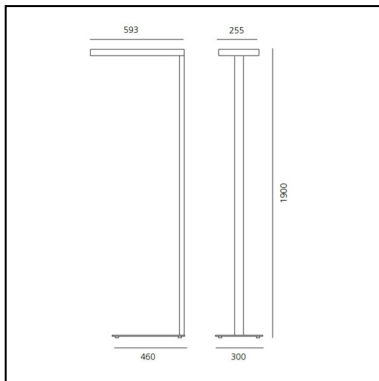

Chocolate Floor - Eco Comfort 3000K dimmable - White

a.g Licht

IP20   Dimmerable: 

LUMINAIRE

- Power Supply: **Electronic Dimmable Integrated**
- Watt: **77W**
- Delivered lumens output: **7520lm**
- CCT: **3000K**
- Efficiency: **68%**
- Efficacy: **97.66lm/W**
- CRI: **80**

DESCRIPTION

The innovative optic system, specifically made with 108 micro-reflectors, allows a dazzle-free, controlled and concentrated light emission for single workspaces (800x1600mm, 1-desk version) or double workspaces (1600x1600mm, 2-desks version). The aluminium profile works as heat sink to dissipate heat. Driver and components are located in the central compartment. The 4 LEDs located in each corner are protected by an integral anti-dust screen.

Luminous flux distribution: Version 1 desk – 800x1600mm: Total flux produced consists of 35% direct emission and 65% indirect emission.
Version 2 desk – 1600x1600mm: Total flux produced consists of 50% direct emission and 50% indirect emission.
Two options of light management: dimmable with manual independent control of direct and indirect emission, or Interactive DALI system offering automatic control of illumination on the working plane. A single button allows you to set the desired light with Interactive DALI option.
2 colours: brown and white.
Materials: head and stem in polished aluminium, base in polished aluminium, optics in metallized plastic, diffuser in clear polycarbonate.
Compliant with standard EN60598-1 and other specific regulations.

DIMENSIONS

- Length: **cm 59.3**
- Width: **cm 25.5**
- Height: **cm 190**
- Weight: **kg 14**

SOURCES INCLUDED

- Category: **Led**
- Number: **1**
- Watt: **77W**
- Color temperature (K): **3000K**