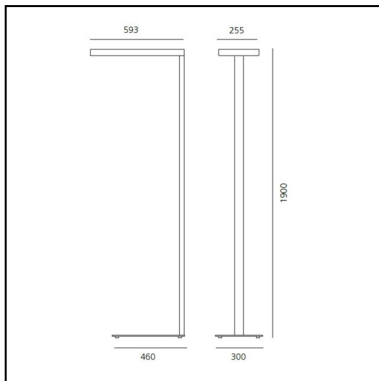

Chocolate Floor - Eco Comfort 3000K Interactive-Dali - White

a.g Licht

IP20   Dimmerable: 

LUMINAIRE

- Power Supply: **Electronic Dimmable Integrated**
- Watt: **77W**
- Delivered lumens output: **7520lm**
- CCT: **3000K**
- Efficiency: **68%**
- Efficacy: **97.66lm/W**
- CRI: **80**
- Dimmable Typology: **Dali**

DESCRIPTION

The innovative optic system, specifically made with 108 micro-reflectors, allows a dazzle-free, controlled and concentrated light emission for single workspaces (800x1600mm, 1-desk version) or double workspaces (1600x1600mm, 2-desks version). The aluminium profile works as heat sink to dissipate heat. Driver and components are located in the central compartment. The 4 LEDs located in each corner are protected by an integral anti-dust screen.

Luminous flux distribution: Version 1 desk – 800x1600mm: Total flux produced consists of 35% direct emission and 65% indirect emission.
Version 2 desk – 1600x1600mm: Total flux produced consists of 50% direct emission and 50% indirect emission.
Two options of light management: dimmable with manual independent control of direct and indirect emission, or Interactive DALI system offering automatic control of illumination on the working plane. A single button allows you to set the desired light with Interactive DALI option.
2 colours: brown and white.
Materials: head and stem in polished aluminium, base in polished aluminium, optics in metallized plastic, diffuser in clear polycarbonate.
Compliant with standard EN60598-1 and other specific regulations.

DIMENSIONS

- Length: **cm 59.3**
- Width: **cm 25.5**
- Height: **cm 190**
- Weight: **kg 14**

SOURCES INCLUDED

- Category: **Led**
- Number: **1**
- Watt: **77W**
- Color temperature (K): **3000K**