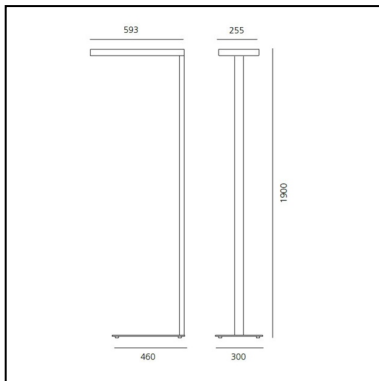

Chocolate Floor - Eco Comfort 3000K undimmable - White

a.g Licht

LUMINAIRE

- Power Supply: **Electronic Dimmable Integrated**
- Watt: **77W**
- Delivered lumens output: **7520lm**
- CCT: **3000K**
- Efficiency: **68%**
- Efficacy: **97.66lm/W**
- CRI: **80**

DESCRIPTION

The innovative optic system, specifically made with 108 micro-reflectors, allows a dazzle-free, controlled and concentrated light emission for single workspaces (800x1600mm, 1-desk version) or double workspaces (1600x1600mm, 2-desks version). The aluminium profile works as heat sink to dissipate heat. Driver and components are located in the central compartment. The 4 LEDs located in each corner are protected by an integral anti-dust screen.

Luminous flux distribution: Version 1 desk – 800x1600mm: Total flux produced consists of 35% direct emission and 65% indirect emission.

Version 2 desk – 1600x1600mm: Total flux produced consists of 50% direct emission and 50% indirect emission.

DIMENSIONS

- Length: **cm 59.3**
- Width: **cm 25.5**
- Height: **cm 190**
- Weight: **kg 14**

SOURCES INCLUDED

- Category: **Led**
- Number: **1**
- Watt: **77W**
- Color temperature (K): **3000K**