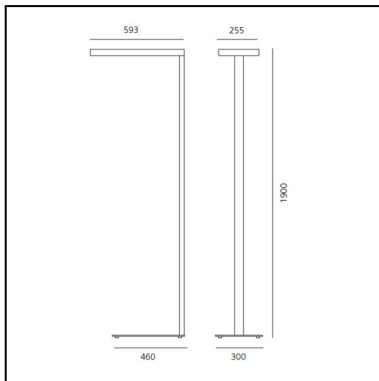

Chocolate Floor - Eco Comfort 4000K dimmable - White

a.g Licht

IP20   Dimmerable: 

LUMINAIRE

- Power Supply: **Electronic Dimmable Integrated**
- Watt: **77W**
- Delivered lumens output: **7918lm**
- CCT: **4000K**
- Efficiency: **68%**
- Efficacy: **102.84lm/W**
- CRI: **80**

DESCRIPTION

The innovative optic system, specifically made with 108 micro-reflectors, allows a dazzle-free, controlled and concentrated light emission for single workspaces (800x1600mm, 1-desk version) or double workspaces (1600x1600mm, 2-desks version). The aluminium profile works as heat sink to dissipate heat. Driver and components are located in the central compartment. The 4 LEDs located in each corner are protected by an integral anti-dust screen.

Luminous flux distribution: Version 1 desk – 800x1600mm: Total flux produced consists of 35% direct emission and 65% indirect emission.
Version 2 desk – 1600x1600mm: Total flux produced consists of 50% direct emission and 50% indirect emission.
Two options of light management: dimmable with manual independent control of direct and indirect emission, or Interactive DALI system offering automatic control of illumination on the working plane. A single button allows you to set the desired light with Interactive DALI option.
2 colours: brown and white.
Materials: head and stem in polished aluminium, base in polished aluminium, optics in metallized plastic, diffuser in clear polycarbonate.
Compliant with standard EN60598-1 and other specific regulations.

DIMENSIONS

- Length: **cm 59.3**
- Width: **cm 25.5**
- Height: **cm 190**
- Weight: **kg 14**

SOURCES INCLUDED

- Category: **Led**
- Number: **1**
- Watt: **77W**
- Color temperature (K): **4000K**