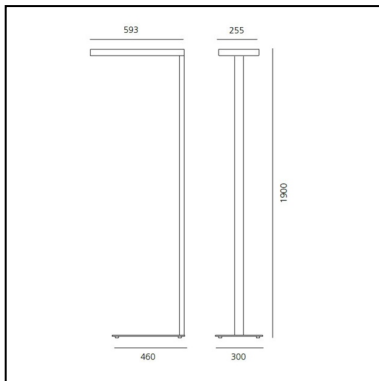

LUMINAIRE

- Power Supply: **Electronic Dimmable Integrated**
- Watt: **77W**
- Delivered lumens output: **7918lm**
- CCT: **4000K**
- Efficiency: **68%**
- Efficacy: **102.84lm/W**
- CRI: **80**
- Dimmable Typology: **Dali**

DESCRIPTION

The innovative optic system, specifically made with 108 micro-reflectors, allows a dazzle-free, controlled and concentrated light emission for single workspaces (800x1600mm, 1-desk version) or double workspaces (1600x1600mm, 2-desks version). The aluminium profile works as heat sink to dissipate heat. Driver and components are located in the central compartment. The 4 LEDs located in each corner are protected by an integral anti-dust screen.

Luminous flux distribution: Version 1 desk – 800x1600mm: Total flux produced consists of 35% direct emission and 65% indirect emission.
Version 2 desk – 1600x1600mm: Total flux produced consists of 50% direct emission and 50% indirect emission.
Two options of light management: dimmable with manual independent control of direct and indirect emission, or Interactive DALI system offering automatic control of illumination on the working plane. A single button allows you to set the desired light with Interactive DALI option.
2 colours: brown and white.
Materials: head and stem in polished aluminium, base in polished aluminium, optics in metallized plastic, diffuser in clear polycarbonate.
Compliant with standard EN60598-1 and other specific regulations.

PRODUCT CODE: M0366N26

FEATURES

- Article Code: **M0366N26**
- Colour: **White**
- Installation: **Floor**
- Material: **Aluminium and Steel**
- Series: **Architectural Indoor**
- Environment: **Indoor**
- Area contract: **Office**
- Emission: **Direct/indirect**
- design by: **a.g Licht**

DIMENSIONS

- Length: **cm 59.3**
- Width: **cm 25.5**
- Height: **cm 190**
- Weight: **kg 14**

SOURCES INCLUDED