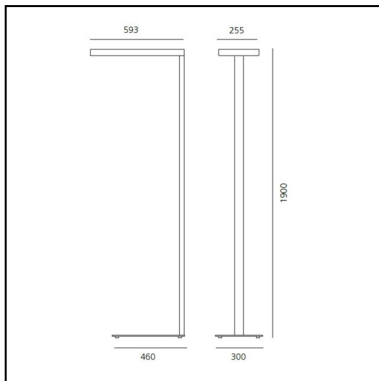

Chocolate Floor - Eco Comfort 4000K undimmable - White

a.g Licht

LUMINAIRE

- Power Supply: **Electronic Dimmable Integrated**
- Watt: **77W**
- Delivered lumens output: **7918lm**
- CCT: **4000K**
- Efficiency: **68%**
- Efficacy: **102.84lm/W**
- CRI: **80**

DESCRIPTION

The innovative optic system, specifically made with 108 micro-reflectors, allows a dazzle-free, controlled and concentrated light emission for single workspaces (800x1600mm, 1-desk version) or double workspaces (1600x1600mm, 2-desks version). The aluminium profile works as heat sink to dissipate heat. Driver and components are located in the central compartment. The 4 LEDs located in each corner are protected by an integral anti-dust screen.

Luminous flux distribution: Version 1 desk – 800x1600mm: Total flux produced consists of 35% direct emission and 65% indirect emission.

Version 2 desk – 1600x1600mm: Total flux produced consists of 50% direct emission and 50% indirect emission.

DIMENSIONS

- Length: **cm 59.3**
- Width: **cm 25.5**
- Height: **cm 190**
- Weight: **kg 14**

SOURCES INCLUDED

- Category: **Led**
- Number: **1**
- Watt: **77W**
- Color temperature (K): **4000K**