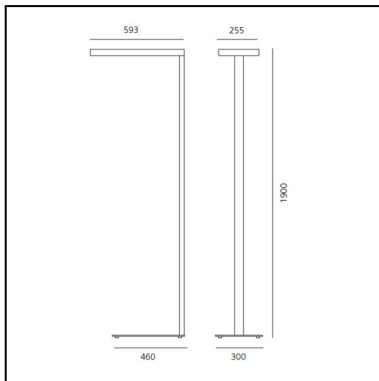

LUMINAIRE

- Power Supply: **Electronic Dimmable Integrated**
- Watt: **62W**
- Voltage: **220V-240V**
- Delivered lumens output: **6559lm**
- CCT: **3000K**
- Efficiency: **86%**
- Efficacy: **105.79lm/W**
- CRI: **80**

DESCRIPTION

The innovative optic system, specifically made with 108 micro-reflectors, allows a dazzle-free, controlled and concentrated light emission for single workspaces (800x1600mm, 1-desk version) or double workspaces (1600x1600mm, 2-desks version). The aluminium profile works as heat sink to dissipate heat. Driver and components are located in the central compartment. The 4 LEDs located in each corner are protected by an integral anti-dust screen.

Luminous flux distribution: Version 1 desk – 800x1600mm: Total flux produced consists of 35% direct emission and 65% indirect emission.
Version 2 desk – 1600x1600mm: Total flux produced consists of 50% direct emission and 50% indirect emission.
Two options of light management: dimmable with manual independent control of direct and indirect emission, or Interactive DALI system offering automatic control of illumination on the working plane. A single button allows you to set the desired light with Interactive DALI option.
2 colours: brown and white.
Materials: head and stem in polished aluminium, base in polished aluminium, optics in metallized plastic, diffuser in clear polycarbonate.
Compliant with standard EN60598-1 and other specific regulations.

PRODUCT CODE: M036211

FEATURES

- Article Code: **M036211**
- Colour: **Moka**
- Installation: **Floor**
- Material: **Aluminium and Steel**
- Series: **Architectural Indoor**
- Environment: **Indoor**
- Area contract: **Office**
- Emission: **Direct/indirect**
- design by: **a.g Licht**

DIMENSIONS

- Length: **cm 59.3**
- Width: **cm 25.5**
- Height: **cm 190**
- Weight: **kg 14**

SOURCES INCLUDED