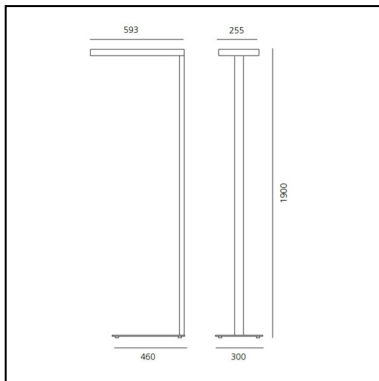

Chocolate Floor - LED 1-desk 3000K Interactive-Dali - Moka

a.g Licht

IP20   Dimmerable: 

LUMINAIRE

- Power Supply: **Electronic Interactive-Dali Integrated**
- Watt: **62W**
- Voltage: **220V-240V**
- Delivered lumens output: **6823lm**
- CCT: **4000K**
- Efficiency: **86%**
- Efficacy: **110.05lm/W**
- CRI: **80**

Luminous flux distribution: Version 1 desk – 800x1600mm: Total flux produced consists of 35% direct emission and 65% indirect emission.
Version 2 desk – 1600x1600mm: Total flux produced consists of 50% direct emission and 50% indirect emission.
Two options of light management: dimmable with manual independent control of direct and indirect emission, or Interactive DALI system offering automatic control of illumination on the working plane. A single button allows you to set the desired light with Interactive DALI option.
2 colours: brown and white.
Materials: head and stem in polished aluminium, base in polished aluminium, optics in metallized plastic, diffuser in clear polycarbonate.
Compliant with standard EN60598-1 and other specific regulations.

DIMENSIONS

- Length: **cm 59.3**
- Width: **cm 25.5**
- Height: **cm 190**
- Weight: **kg 14**

SOURCES INCLUDED

- Category: **Led**
- Number: **1**
- Watt: **26W**
- Delivered lumens output: **2510lm**
- Color temperature (K): **3000K**
- CRI: **>80**
- Color Tolerance: **MacAdam 4SDCM**
- Efficacy: **96lm/W**
- Service Life: **L70(6K)>36000h**
- Category: **Led**
- Number: **1**
- Watt: **44W**
- Delivered lumens output: **3902lm**
- Color temperature (K): **3000K**
- CRI: **>80**
- Color Tolerance: **MacAdam3SDCM**
- Efficacy: **89lm/W**
- Service Life: **L70(6K)>36000h**