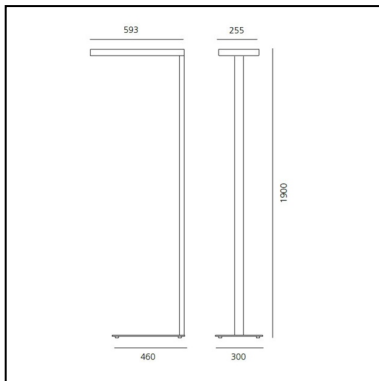

LUMINAIRE

- Power Supply: **Electronic Interactive-Dali Integrated**
- Watt: **62W**
- Voltage: **220V-240V**
- Delivered lumens output: **6559lm**
- CCT: **3000K**
- Efficiency: **86%**
- Efficacy: **105.79lm/W**
- CRI: **80**

DESCRIPTION

The innovative optic system, specifically made with 108 micro-reflectors, allows a dazzle-free, controlled and concentrated light emission for single workspaces (800x1600mm, 1-desk version) or double workspaces (1600x1600mm, 2-desks version). The aluminium profile works as heat sink to dissipate heat. Driver and components are located in the central compartment. The 4 LEDs located in each corner are protected by an integral anti-dust screen.

Luminous flux distribution: Version 1 desk – 800x1600mm: Total flux produced consists of 35% direct emission and 65% indirect emission.
Version 2 desk – 1600x1600mm: Total flux produced consists of 50% direct emission and 50% indirect emission.
Two options of light management: dimmable with manual independent control of direct and indirect emission, or Interactive DALI system offering automatic control of illumination on the working plane. A single button allows you to set the desired light with Interactive DALI option.
2 colours: brown and white.
Materials: head and stem in polished aluminium, base in polished aluminium, optics in metallized plastic, diffuser in clear polycarbonate.
Compliant with standard EN60598-1 and other specific regulations.

PRODUCT CODE: M036226

FEATURES

- Article Code: **M036226**
- Colour: **White**
- Installation: **Floor**
- Material: **Aluminium and Steel**
- Series: **Architectural Indoor**
- Environment: **Indoor**
- Area contract: **Office**
- Emission: **Direct/indirect**
- design by: **a.g Licht**

DIMENSIONS

- Length: **cm 59.3**
- Width: **cm 25.5**
- Height: **cm 190**
- Weight: **kg 14**

SOURCES INCLUDED