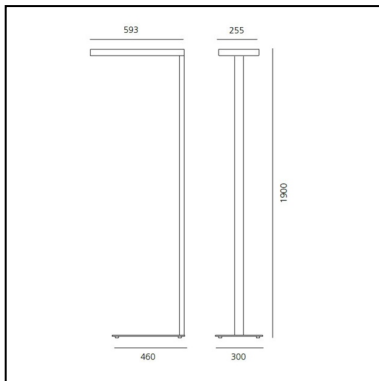

Chocolate Floor - LED 1-desk 4000K Interactive-Dali - Moka

a.g Licht

IP20   Dimmerable: 

LUMINAIRE

- Power Supply: **Electronic Interactive-Dali Integrated**
- Watt: **62W**
- Voltage: **220V-240V**
- Delivered lumens output: **6559lm**
- CCT: **3000K**
- Efficiency: **86%**
- Efficacy: **105.79lm/W**
- CRI: **80**

Luminous flux distribution: Version 1 desk – 800x1600mm: Total flux produced consists of 35% direct emission and 65% indirect emission.
Version 2 desk – 1600x1600mm: Total flux produced consists of 50% direct emission and 50% indirect emission.
Two options of light management: dimmable with manual independent control of direct and indirect emission, or Interactive DALI system offering automatic control of illumination on the working plane. A single button allows you to set the desired light with Interactive DALI option.
2 colours: brown and white.
Materials: head and stem in polished aluminium, base in polished aluminium, optics in metallized plastic, diffuser in clear polycarbonate.
Compliant with standard EN60598-1 and other specific regulations.

DIMENSIONS

- Length: **cm 59.3**
- Width: **cm 25.5**
- Height: **cm 190**
- Weight: **kg 14**

SOURCES INCLUDED

- Category: **Led**
- Number: **1**
- Watt: **26W**
- Delivered lumens output: **2686lm**
- Color temperature (K): **4000K**
- CRI: **>80**
- Color Tolerance: **MacAdam 4SDCM**
- Efficacy: **103lm/W**
- Service Life: **L70(6K)>36000h**
- Category: **Led**
- Number: **1**
- Watt: **44W**
- Delivered lumens output: **4175lm**
- Color temperature (K): **4000K**
- Color Tolerance: **MacAdam 3SDCM**
- Efficacy: **95lm/W**
- Service Life: **L70(6K)>36000h**