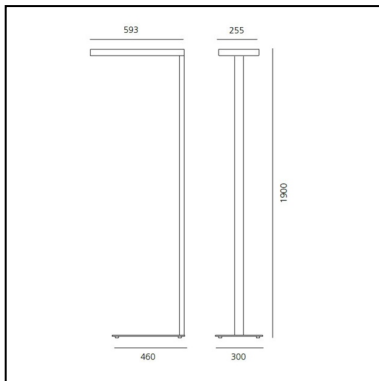

LUMINAIRE

- Power Supply: **Electronic Interactive-Dali Integrated**
- Watt: **62W**
- Voltage: **220V-240V**
- Delivered lumens output: **6823lm**
- CCT: **4000K**
- Efficiency: **86%**
- Efficacy: **110.05lm/W**
- CRI: **80**

DESCRIPTION

The innovative optic system, specifically made with 108 micro-reflectors, allows a dazzle-free, controlled and concentrated light emission for single workspaces (800x1600mm, 1-desk version) or double workspaces (1600x1600mm, 2-desks version). The aluminium profile works as heat sink to dissipate heat. Driver and components are located in the central compartment. The 4 LEDs located in each corner are protected by an integral anti-dust screen.

Luminous flux distribution: Version 1 desk – 800x1600mm: Total flux produced consists of 35% direct emission and 65% indirect emission.
Version 2 desk – 1600x1600mm: Total flux produced consists of 50% direct emission and 50% indirect emission.
Two options of light management: dimmable with manual independent control of direct and indirect emission, or Interactive DALI system offering automatic control of illumination on the working plane. A single button allows you to set the desired light with Interactive DALI option.
2 colours: brown and white.
Materials: head and stem in polished aluminium, base in polished aluminium, optics in metallized plastic, diffuser in clear polycarbonate.
Compliant with standard EN60598-1 and other specific regulations.

PRODUCT CODE: M036326

FEATURES

- Article Code: **M036326**
- Colour: **White**
- Installation: **Floor**
- Material: **Aluminium and Steel**
- Series: **Architectural Indoor**
- Environment: **Indoor**
- Area contract: **Office**
- Emission: **Direct/indirect**
- design by: **a.g Licht**

DIMENSIONS

- Length: **cm 59.3**
- Width: **cm 25.5**
- Height: **cm 190**
- Weight: **kg 14**

SOURCES INCLUDED