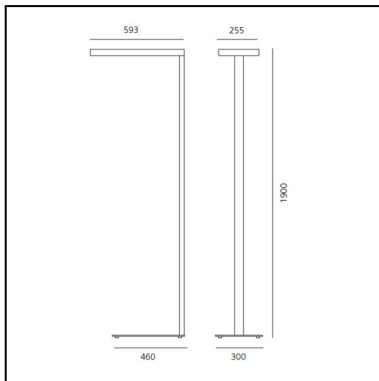

Chocolate Floor - LED 2-desk 3000K dimmable - Moka

a.g Licht

IP20   Dimmerable: 

LUMINAIRE

- Power Supply: **Electronic Dimmable Integrated**
- Watt: **79W**
- Voltage: **220V-240V**
- Delivered lumens output: **7929lm**
- CCT: **3000K**
- Efficiency: **86%**
- Efficacy: **100.37lm/W**
- CRI: **80**

Notes

DESCRIPTION

The innovative optic system, specifically made with 108 micro-reflectors, allows a dazzle-free, controlled and concentrated light emission for single workspaces (800x1600mm, 1-desk version) or double workspaces (1600x1600mm, 2-desks version). The aluminium profile works as heat sink to dissipate heat. Driver and components are located in the central compartment. The 4 LEDs located in each corner are protected by an integral anti-dust screen.

Luminous flux distribution: Version 1 desk – 800x1600mm: Total flux produced consists of 35% direct emission and 65% indirect emission.

Version 2 desk – 1600x1600mm: Total flux produced consists of 50% direct emission and 50% indirect emission.

DIMENSIONS

- Length: **cm 59.3**
- Width: **cm 25.5**
- Height: **cm 190**
- Weight: **kg 14**

SOURCES INCLUDED

- Category: **Led**
- Number: **1**
- Watt: **38W**
- Delivered lumens output: **4070lm**
- Color temperature (K): **3000K**
- CRI: **>80**
- Color Tolerance: **MacAdam 4SDCM**
- Efficacy: **107lm/W**
- Service Life: **L70(6K)>36000h**
- Category: **Led**
- Number: **1**
- Watt: **43W**
- Delivered lumens output: **3915lm**
- Color temperature (K): **3000K**
- CRI: **>80**
- Color Tolerance: **MacAdam 3SDCM**
- Efficacy: **91lm/W**
- Service Life: **L70(6K)>3600h**