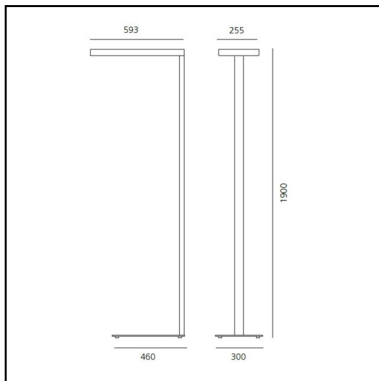

Chocolate Floor - LED 2-desk 3000K dimmable - White

a.g Licht

IP20   Dimmerable: 

LUMINAIRE

- Power Supply: **Electronic Dimmable Integrated**
- Watt: **79W**
- Voltage: **220V-240V**
- Delivered lumens output: **7929lm**
- CCT: **3000K**
- Efficiency: **86%**
- Efficacy: **100.37lm/W**
- CRI: **80**

Luminous flux distribution: Version 1 desk – 800x1600mm: Total flux produced consists of 35% direct emission and 65% indirect emission.
Version 2 desk – 1600x1600mm: Total flux produced consists of 50% direct emission and 50% indirect emission.
Two options of light management: dimmable with manual independent control of direct and indirect emission, or Interactive DALI system offering automatic control of illumination on the working plane. A single button allows you to set the desired light with Interactive DALI option.
2 colours: brown and white.
Materials: head and stem in polished aluminium, base in polished aluminium, optics in metallized plastic, diffuser in clear polycarbonate.
Compliant with standard EN60598-1 and other specific regulations.

DIMENSIONS

- Length: **cm 59.3**
- Width: **cm 25.5**
- Height: **cm 190**
- Weight: **kg 14**

SOURCES INCLUDED

- Category: **Led**
- Number: **1**
- Watt: **38W**
- Delivered lumens output: **4070lm**
- Color temperature (K): **3000K**
- CRI: **>80**
- Color Tolerance: **MacAdam 4SDCM**
- Efficacy: **107lm/W**
- Service Life: **L70(6K)>36000h**
- Category: **Led**
- Number: **1**
- Watt: **43W**
- Delivered lumens output: **3915lm**
- Color temperature (K): **3000K**
- CRI: **>80**
- Color Tolerance: **MacAdam 3SDCM**
- Efficacy: **91lm/W**
- Service Life: **L70(6K)>3600h**