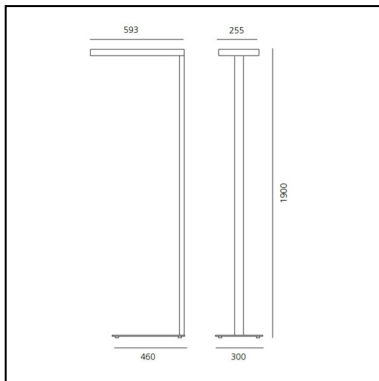

Chocolate Floor - LED 2-desk 3000K Interactive-Dali - Moka

a.g Licht

IP20   Dimmerable: 

LUMINAIRE

- Power Supply: **Electronic Interactive-Dali Integrated**
- Watt: **79W**
- Voltage: **220V-240V**
- Delivered lumens output: **7929lm**
- CCT: **3000K**
- Efficiency: **86%**
- Efficacy: **100.37lm/W**
- CRI: **80**

Luminous flux distribution: Version 1 desk – 800x1600mm: Total flux produced consists of 35% direct emission and 65% indirect emission.
Version 2 desk – 1600x1600mm: Total flux produced consists of 50% direct emission and 50% indirect emission.
Two options of light management: dimmable with manual independent control of direct and indirect emission, or Interactive DALI system offering automatic control of illumination on the working plane. A single button allows you to set the desired light with Interactive DALI option.
2 colours: brown and white.
Materials: head and stem in polished aluminium, base in polished aluminium, optics in metallized plastic, diffuser in clear polycarbonate.
Compliant with standard EN60598-1 and other specific regulations.

DIMENSIONS

- Length: **cm 59.3**
- Width: **cm 25.5**
- Height: **cm 190**
- Weight: **kg 14**

SOURCES INCLUDED

- Category: **Led**
- Number: **1**
- Watt: **38W**
- Delivered lumens output: **4070lm**
- Color temperature (K): **3000K**
- CRI: **>80**
- Color Tolerance: **MacAdam 4SDCM**
- Efficacy: **107lm/W**
- Service Life: **L70(6K)>36000h**
- Category: **Led**
- Number: **1**
- Watt: **43W**
- Delivered lumens output: **3915lm**
- Color temperature (K): **3000K**
- CRI: **>80**
- Color Tolerance: **MacAdam 3SDCM**
- Efficacy: **91lm/W**
- Service Life: **L70(6K)>3600h**