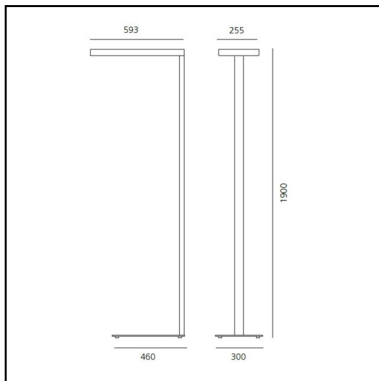

Chocolate Floor - LED 2-desk 3000K Interactive-Dali - White

a.g Licht

LUMINAIRE

- Power Supply: **Electronic Interactive-Dali Integrated**
- Watt: **79W**
- Voltage: **220V-240V**
- Delivered lumens output: **7929lm**
- CCT: **3000K**
- Efficiency: **86%**
- Efficacy: **100.37lm/W**
- CRI: **80**

DESCRIPTION

The innovative optic system, specifically made with 108 micro-reflectors, allows a dazzle-free, controlled and concentrated light emission for single workspaces (800x1600mm, 1-desk version) or double workspaces (1600x1600mm, 2-desks version). The aluminium profile works as heat sink to dissipate heat. Driver and components are located in the central compartment. The 4 LEDs located in each corner are protected by an integral anti-dust screen.

Luminous flux distribution: Version 1 desk – 800x1600mm: Total flux produced consists of 35% direct emission and 65% indirect emission.
Version 2 desk – 1600x1600mm: Total flux produced consists of 50% direct emission and 50% indirect emission.
Two options of light management: dimmable with manual independent control of direct and indirect emission, or Interactive DALI system offering automatic control of illumination on the working plane. A single button allows you to set the desired light with Interactive DALI option.
2 colours: brown and white.
Materials: head and stem in polished aluminium, base in polished aluminium, optics in metallized plastic, diffuser in clear polycarbonate.
Compliant with standard EN60598-1 and other specific regulations.

PRODUCT CODE: M036426

FEATURES

- Article Code: **M036426**
- Colour: **White**
- Installation: **Floor**
- Material: **Aluminium and Steel**
- Series: **Architectural Indoor**
- Environment: **Indoor**
- Area contract: **Office**
- Emission: **Direct/indirect**
- design by: **a.g Licht**

DIMENSIONS

- Length: **cm 59.3**
- Width: **cm 25.5**
- Height: **cm 190**
- Weight: **kg 14**

SOURCES INCLUDED