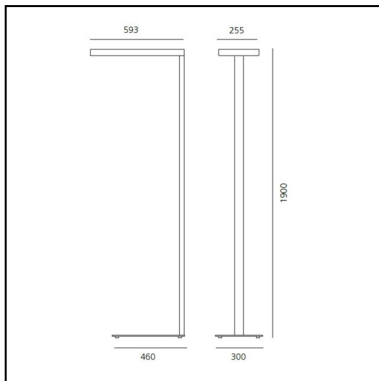

LUMINAIRE

- Power Supply: **Electronic Dimmable Integrated**
- Watt: **79W**
- Voltage: **220V-240V**
- Delivered lumens output: **8289lm**
- CCT: **4000K**
- Efficiency: **86%**
- Efficacy: **104.92lm/W**
- CRI: **80**

DESCRIPTION

The innovative optic system, specifically made with 108 micro-reflectors, allows a dazzle-free, controlled and concentrated light emission for single workspaces (800x1600mm, 1-desk version) or double workspaces (1600x1600mm, 2-desks version). The aluminium profile works as heat sink to dissipate heat. Driver and components are located in the central compartment. The 4 LEDs located in each corner are protected by an integral anti-dust screen.

Luminous flux distribution: Version 1 desk – 800x1600mm: Total flux produced consists of 35% direct emission and 65% indirect emission.
Version 2 desk – 1600x1600mm: Total flux produced consists of 50% direct emission and 50% indirect emission.
Two options of light management: dimmable with manual independent control of direct and indirect emission, or Interactive DALI system offering automatic control of illumination on the working plane. A single button allows you to set the desired light with Interactive DALI option.
2 colours: brown and white.
Materials: head and stem in polished aluminium, base in polished aluminium, optics in metallized plastic, diffuser in clear polycarbonate.
Compliant with standard EN60598-1 and other specific regulations.

PRODUCT CODE: M036521

FEATURES

- Article Code: **M036521**
- Colour: **White**
- Installation: **Floor**
- Material: **Aluminium and Steel**
- Series: **Architectural Indoor**
- Environment: **Indoor**
- Area contract: **Office**
- Emission: **Direct/indirect**
- design by: **a.g Licht**

DIMENSIONS

- Length: **cm 59.3**
- Width: **cm 25.5**
- Height: **cm 190**
- Weight: **kg 14**

SOURCES INCLUDED