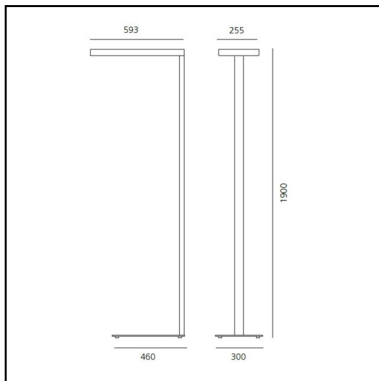

Chocolate Floor - LED 2-desk 4000K Interactive-Dali - Moka

a.g Licht

IP20   Dimmerable: 

LUMINAIRE

- Power Supply: **Electronic Interactive-Dali Integrated**
- Watt: **79W**
- Voltage: **220V-240V**
- Delivered lumens output: **8289lm**
- CCT: **4000K**
- Efficiency: **86%**
- Efficacy: **104.92lm/W**
- CRI: **80**

Luminous flux distribution: Version 1 desk – 800x1600mm: Total flux produced consists of 35% direct emission and 65% indirect emission.
Version 2 desk – 1600x1600mm: Total flux produced consists of 50% direct emission and 50% indirect emission.
Two options of light management: dimmable with manual independent control of direct and indirect emission, or Interactive DALI system offering automatic control of illumination on the working plane. A single button allows you to set the desired light with Interactive DALI option.
2 colours: brown and white.
Materials: head and stem in polished aluminium, base in polished aluminium, optics in metallized plastic, diffuser in clear polycarbonate.
Compliant with standard EN60598-1 and other specific regulations.

DIMENSIONS

- Length: **cm 59.3**
- Width: **cm 25.5**
- Height: **cm 190**
- Weight: **kg 14**

SOURCES INCLUDED

- Category: **Led**
- Number: **1**
- Watt: **38W**
- Delivered lumens output: **4355lm**
- Color temperature (K): **4000K**
- Color Tolerance: **MacAdam 4SDCM**
- Efficacy: **115lm/W**
- Service Life: **> 36000h**
- Category: **Led**
- Number: **1**
- Watt: **43W**
- Delivered lumens output: **4189lm**
- Color temperature (K): **4000K**
- CRI: **>80**
- Color Tolerance: **MacAdam 3SDCM**
- Efficacy: **97lm/W**
- Service Life: **L70(6K)>3600h**