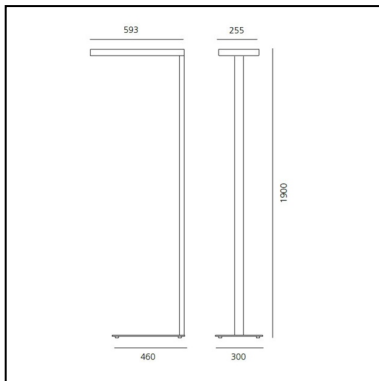

Chocolate Floor - LED 2-desk 4000K Interactive-Dali - White

a.g Licht

IP20   Dimmerable: 

LUMINAIRE

- Power Supply: **Electronic Interactive-Dali Integrated**
- Watt: **79W**
- Voltage: **220V-240V**
- Delivered lumens output: **8289lm**
- CCT: **4000K**
- Efficiency: **86%**
- Efficacy: **104.92lm/W**
- CRI: **80**

Luminous flux distribution: Version 1 desk – 800x1600mm: Total flux produced consists of 35% direct emission and 65% indirect emission.
Version 2 desk – 1600x1600mm: Total flux produced consists of 50% direct emission and 50% indirect emission.
Two options of light management: dimmable with manual independent control of direct and indirect emission, or Interactive DALI system offering automatic control of illumination on the working plane. A single button allows you to set the desired light with Interactive DALI option.
2 colours: brown and white.
Materials: head and stem in polished aluminium, base in polished aluminium, optics in metallized plastic, diffuser in clear polycarbonate.
Compliant with standard EN60598-1 and other specific regulations.

DIMENSIONS

- Length: **cm 59.3**
- Width: **cm 25.5**
- Height: **cm 190**
- Weight: **kg 14**

SOURCES INCLUDED

- Category: **Led**
- Number: **1**
- Watt: **38W**
- Delivered lumens output: **4355lm**
- Color temperature (K): **4000K**
- Color Tolerance: **MacAdam 4SDCM**
- Efficacy: **115lm/W**
- Service Life: **> 36000h**
- Category: **Led**
- Number: **1**
- Watt: **43W**
- Delivered lumens output: **4189lm**
- Color temperature (K): **4000K**
- CRI: **>80**
- Color Tolerance: **MacAdam 3SDCM**
- Efficacy: **97lm/W**
- Service Life: **L70(6K)>3600h**