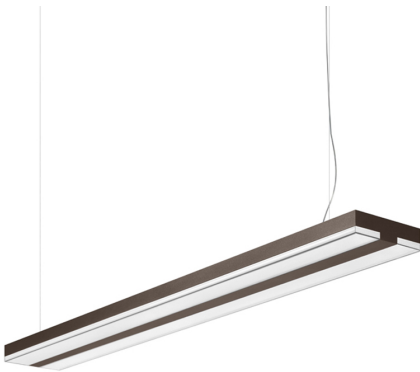

# Chocolate Suspension LED - 63 W 3000 K Dimmable Dali - Moka

a.g Licht

## DESCRIPTION

Single pendant light with direct-indirect lighting using Led.  
Aluminium body. 2 colours: moka and white.  
Optics made of transparent polycarbonate fitted with a prismatic diffuser.  
Electronic control gear, or Dali-SwitchDim dimmable electronic control gear.  
Emergency lighting on request.  
Polycarbonate dust protection cover.  
Quick adjustment steel suspension cables.  
Complies with standard EN60598-1 and other specific standards.

## DIMENSIONS

- Length: **cm 114**
- Width: **cm 16**
- Height: **cm 4**
- Max Height from ceiling: **cm 120**
- Weight: **kg 4.6**
- Glow Wire Test: **850°**