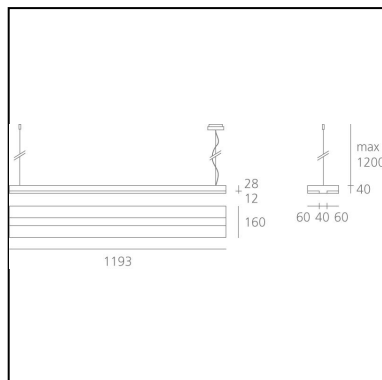

FEATURES

- Article Code: **M113611**
- Colour: **Moka**
- Installation: **Suspension**
- Material: **Painted Aluminium**
- Series: **Architectural Indoor**
- Area contract: **Hospitality, Office**
- design by: **a.g Licht**

DIMENSIONS

- Length: **cm 114**
- Width: **cm 16**
- Height: **cm 4**
- Max Height from ceiling: **cm 120**
- Weight: **kg 4.6**
- Glow Wire Test: **850°**

SOURCES INCLUDED

- Category: **Led**
- Number: **1**
- Watt: **55W**
- Delivered lumens output: **8230lm**
- Color temperature (K): **3000K**
- CRI: **=80 (min.)**
- Color Tolerance: **MacAdam 4SDCM**
- Efficacy: **150lm/W**
- Service Life: **L70(6K)>50.000h**

LUMINAIRE

- Power Supply: **Electronic Dimmable Dali Integrated**
- Watt: **55W**
- Voltage: **220V-240V**
- Delivered lumens output: **3539lm**
- CCT: **3000K**
- Efficiency: **46%**
- Efficacy: **64.34lm/W**
- CRI: **80**
- Dimmable Typology: **Dali**