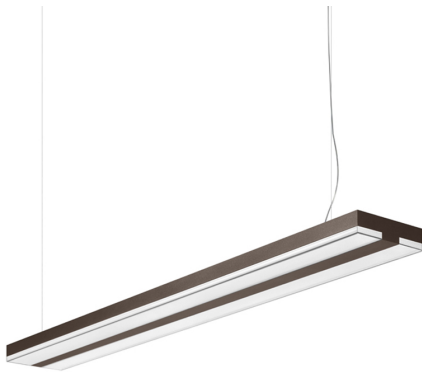

Chocolate Suspension LED - 63 W 3000 K Undimmable - Moka

a.g Licht

DESCRIPTION

IP20  

PRODUCT CODE: M113610

FEATURES

- Article Code: **M113610**
- Colour: **Moka**
- Installation: **Suspension**
- Material: **Painted Aluminum**
- Series: **Architectural Indoor**
- Area contract: **Hospitality, Office**
- design by: **a.g Licht**

DIMENSIONS

- Length: **cm 114**
- Width: **cm 16**
- Height: **cm 4**
- Max Height from ceiling: **cm 120**
- Weight: **kg 4.6**
- Glow Wire Test: **850°**

SOURCES INCLUDED

- Category: **Led**
- Number: **1**
- Watt: **55W**
- Delivered lumens output: **8230lm**
- Color temperature (K): **3000K**
- CRI: **=80 (min.)**
- Color Tolerance: **MacAdam 4SDCM**
- Efficacy: **150lm/W**
- Service Life: **L70(6K)>50.000h**