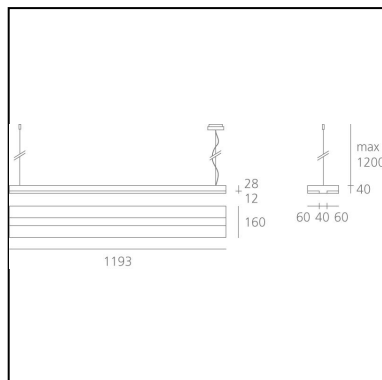

Chocolate Suspension LED - 63 W 3000 K Undimmable - Moka

a.g Licht

DESCRIPTION

IP20  

PRODUCT CODE: M113610

FEATURES

- Article Code: **M113610**
- Colour: **Moka**
- Installation: **Suspension**
- Material: **Painted Aluminum**
- Series: **Architectural Indoor**
- Area contract: **Hospitality, Office**
- design by: **a.g Licht**

DIMENSIONS

- Length: **cm 114**
- Width: **cm 16**
- Height: **cm 4**
- Max Height from ceiling: **cm 120**
- Weight: **kg 4.6**
- Glow Wire Test: **850°**

SOURCES INCLUDED

- Category: **Led**
- Number: **1**
- Watt: **55W**
- Delivered lumens output: **8230lm**
- Color temperature (K): **3000K**
- CRI: **=80 (min.)**
- Color Tolerance: **MacAdam 4SDCM**
- Efficacy: **150lm/W**
- Service Life: **L70(6K)>50.000h**

LUMINAIRE

- Power Supply: **on/off**
- Watt: **55W**
- Voltage: **220V-240V**
- Delivered lumens output: **3539lm**
- CCT: **3000K**
- Efficiency: **46%**
- Efficacy: **64.34lm/W**
- CRI: **80**

Notes