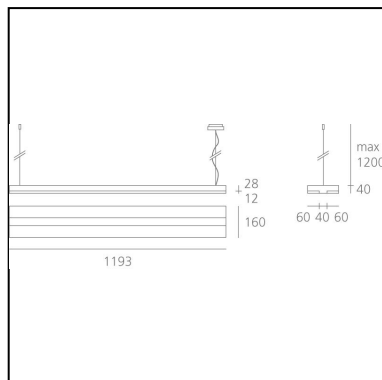

Chocolate Suspension LED - 63 W 4000 K Dimmable Dali - Moka

a.g Licht

DESCRIPTION

Single pendant light with direct-indirect lighting using Led. Aluminium body. 2 colours: moka and white. Optics made of transparent polycarbonate fitted with a prismoptic diffuser. Electronic control gear, or Dali-SwitchDim dimmabl electronic control gear. Emergency lighting on request. Polycarbonate dust protection cover. Quick adjustment steel suspension cables. Complies with standard EN60598-1 and other specific standards.

IP20   Dimmerable: 

PRODUCT CODE: M113711

FEATURES

- Article Code: **M113711**
- Colour: **Moka**
- Installation: **Suspension**
- Material: **Painted Aluminum**
- Series: **Architectural Indoor**
- Area contract: **Hospitality, Office**
- design by: **a.g Licht**

DIMENSIONS

- Length: **cm 114**
- Width: **cm 16**
- Height: **cm 4**
- Max Height from ceiling: **cm 120**
- Weight: **kg 4.6**
- Glow Wire Test: **850°**

SOURCES INCLUDED

- Category: **Led**
- Number: **1**
- Watt: **55W**
- Delivered lumens output: **8800lm**
- Color temperature (K): **4000K**
- CRI: **=80 (min.)**
- Color Tolerance: **MacAdam 4SDCM**
- Efficacy: **160lm/W**
- Service Life: **L70(6K)>50.000h**

LUMINAIRE

- Power Supply: **Electronic Dimmable Dali Integrated**
- Watt: **55W**
- Voltage: **220V-240V**
- Delivered lumens output: **3728lm**
- CCT: **4000K**
- Efficiency: **46%**
- Efficacy: **67.79lm/W**
- CRI: **80**
- Dimmable Typology: **Dali**