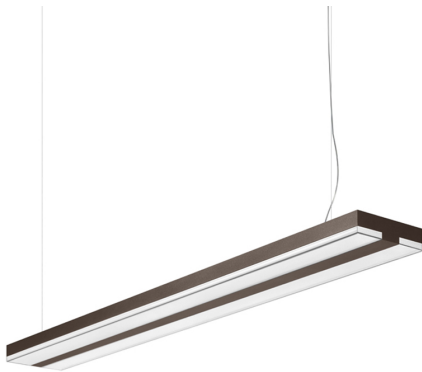

Chocolate Suspension LED - 63 W 4000 K Dimmable Dali - Moka

a.g Licht

DESCRIPTION

Single pendant light with direct-indirect lighting using Led. Aluminium body. 2 colours: moka and white. Optics made of transparent polycarbonate fitted with a prismoptic diffuser. Electronic control gear, or Dali-SwitchDim dimmabl electronic control gear. Emergency lighting on request. Polycarbonate dust protection cover. Quick adjustment steel suspension cables. Complies with standard EN60598-1 and other specific standards.

IP20   Dimmerable: 

PRODUCT CODE: M113711

FEATURES

- Article Code: **M113711**
- Colour: **Moka**
- Installation: **Suspension**
- Material: **Painted Aluminum**
- Series: **Architectural Indoor**
- Area contract: **Hospitality, Office**
- design by: **a.g Licht**

DIMENSIONS

- Length: **cm 114**
- Width: **cm 16**
- Height: **cm 4**
- Max Height from ceiling: **cm 120**
- Weight: **kg 4.6**
- Glow Wire Test: **850°**

SOURCES INCLUDED

- Category: **Led**
- Number: **1**
- Watt: **55W**
- Delivered lumens output: **8800lm**
- Color temperature (K): **4000K**
- CRI: **=80 (min.)**
- Color Tolerance: **MacAdam 4SDCM**
- Efficacy: **160lm/W**
- Service Life: **L70(6K)>50.000h**