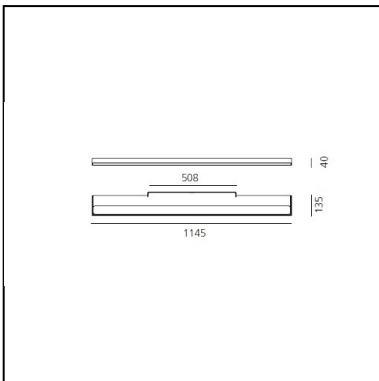

Chocolate Wall LED - L 1145 - 31 W 3000 K Undimmable - Moka

a.g Licht

IP20  

LUMINAIRE

- Power Supply: **on/off**
- Watt: **32W**
- Voltage: **220V-240V**
- Delivered lumens output: **2394lm**
- CCT: **3000K**
- Efficiency: **55%**
- Efficacy: **74.82lm/W**
- CRI: **80**

DESCRIPTION

Wall lamp with direct-indirect lighting using LED technology. Aluminum body. 2 colour options: mocha and white. Optics made of transparent polycarbonate + a PRISMOPTIC diffuser. Light distribution: 37% direct and 63% indirect. Polycarbonate dust protection cover. Electronic control gear. Complies with standard EN60598-1 and other specific standards.

PRODUCT CODE: M112610

FEATURES

- Article Code: **M112610**
- Colour: **Moka**
- Installation: **Wall**
- Material: **Painted Aluminium**
- Series: **Architectural Indoor**
- Area contract: **Hospitality, Office**
- design by: **a.g Licht**

DIMENSIONS

- Length: **cm 114.5**
- Width: **cm 13.5**
- Height: **cm 4**
- Weight: **kg 3.7**
- Glow Wire Test: **850°**

SOURCES INCLUDED

- Category: **Led**
- Number: **1**
- Watt: **28W**
- Delivered lumens output: **41410lm**
- Color temperature (K): **3000K**
- CRI: **=80(min.)**
- Color Tolerance: **MacAdam 4SDCM**
- Efficacy: **148lm/W**
- Service Life: **L70(6K)>50000h**