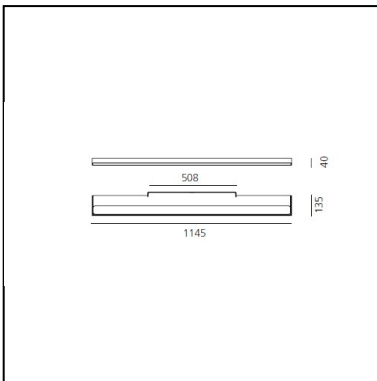

Chocolate Wall LED - L 1145 - 31 W 3000 K Undimmable - White

a.g Licht

IP20  

LUMINAIRE

- Power Supply: **on/off**
- Watt: **32W**
- Voltage: **220V-240V**
- Delivered lumens output: **2394lm**
- CCT: **3000K**
- Efficiency: **55%**
- Efficacy: **74.82lm/W**
- CRI: **80**

DESCRIPTION

Wall lamp with direct-indirect lighting using LED technology. Aluminum body. 2 colour options: mocha and white. Optics made of transparent polycarbonate + a PRISMOPTIC diffuser. Light distribution: 37% direct and 63% indirect. Polycarbonate dust protection cover. Electronic control gear. Complies with standard EN60598-1 and other specific standards.

PRODUCT CODE: M112620

FEATURES

- Article Code: **M112620**
- Colour: **White**
- Installation: **Wall**
- Material: **Painted Aluminium**
- Series: **Architectural Indoor**
- Area contract: **Hospitality, Office**
- design by: **a.g Licht**

DIMENSIONS

- Length: **cm 114.5**
- Width: **cm 13.5**
- Height: **cm 4**
- Weight: **kg 3.7**
- Glow Wire Test: **850°**

SOURCES INCLUDED

- Category: **Led**
- Number: **1**
- Watt: **28W**
- Delivered lumens output: **41410lm**
- Color temperature (K): **3000K**
- CRI: **=80(min.)**
- Color Tolerance: **MacAdam 4SDCM**
- Efficacy: **148lm/W**
- Service Life: **L70(6K)>50000h**