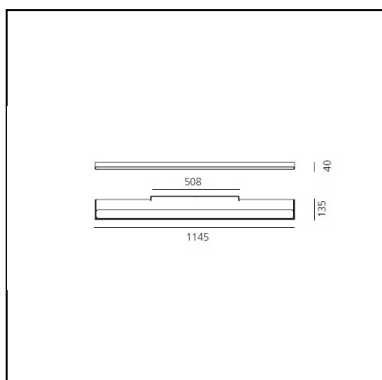

Chocolate Wall LED - L 1145 - 31 W 4000 K Undimmable - Moka

a.g Licht

IP20  

LUMINAIRE

- Power Supply: **on/off**
- Watt: **32W**
- Voltage: **220V-240V**
- Delivered lumens output: **2531lm**
- CCT: **4000K**
- Efficiency: **55%**
- Efficacy: **79.08lm/W**
- CRI: **80**

DESCRIPTION

Wall lamp with direct-indirect lighting using LED technology. Aluminum body. 2 colour options: mocha and white. Optics made of transparent polycarbonate + a PRISMOPTIC diffuser. Light distribution: 37% direct and 63% indirect. Polycarbonate dust protection cover. Electronic control gear. Complies with standard EN60598-1 and other specific standards.

DIMENSIONS

- Length: **cm 114.5**
- Width: **cm 13.5**
- Height: **cm 4**
- Weight: **kg 3.7**
- Glow Wire Test: **850°**

SOURCES INCLUDED

- Category: **Led**
- Number: **1**
- Watt: **28W**
- Delivered lumens output: **4400lm**
- Color temperature (K): **4000K**
- Color Tolerance: **MacAdam 4SDCM**
- Efficacy: **157lm/W**
- Service Life: **L70(6K)>50000h**