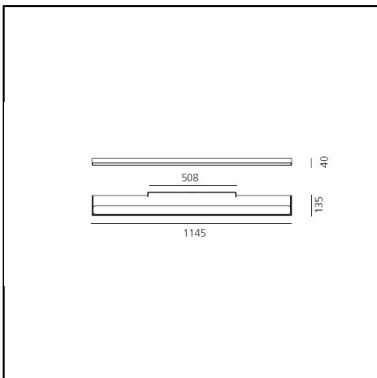

Chocolate Wall LED - L 1145 - 31 W 4000 K Undimmable - White

a.g Licht

IP20  

LUMINAIRE

- Power Supply: **on/off**
- Watt: **32W**
- Voltage: **220V-240V**
- Delivered lumens output: **2531lm**
- CCT: **4000K**
- Efficiency: **55%**
- Efficacy: **79.08lm/W**
- CRI: **80**

DESCRIPTION

Wall lamp with direct-indirect lighting using LED technology. Aluminum body. 2 colour options: mocha and white. Optics made of transparent polycarbonate + a PRISMOPTIC diffuser. Light distribution: 37% direct and 63% indirect. Polycarbonate dust protection cover. Electronic control gear. Complies with standard EN60598-1 and other specific standards.

PRODUCT CODE: M112720

FEATURES

- Article Code: **M112720**
- Colour: **White**
- Installation: **Wall**
- Material: **Painted Aluminium**
- Series: **Architectural Indoor**
- Area contract: **Hospitality, Office**
- design by: **a.g Licht**

DIMENSIONS

- Length: **cm 114.5**
- Width: **cm 13.5**
- Height: **cm 4**
- Weight: **kg 3.7**
- Glow Wire Test: **850°**

SOURCES INCLUDED

- Category: **Led**
- Number: **1**
- Watt: **28W**
- Delivered lumens output: **4400lm**
- Color temperature (K): **4000K**
- Color Tolerance: **MacAdam 4SDCM**
- Efficacy: **157lm/W**
- Service Life: **L70(6K)>50000h**