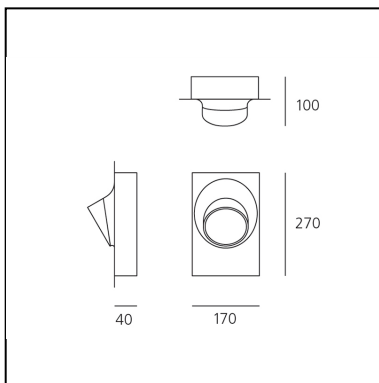

Ciclope Recessed Anthracite gray

Alessandro Pedretti

IP65   

LUMINAIRE

- Power Supply: **Electronic**
- Watt: **6,5W**
- Voltage: **220-240V**
- Delivered lumens output: **383lm**
- CCT: **3000K**
- Efficiency: **64%**
- Efficacy: **63.79lm/W**
- CRI: **90**

PRODUCT CODE: T081520

FEATURES

- Article Code: **T081520**
- Colour: **Anthracite gray**
- Installation: **RecessedWall**
- Material: **Composite technopolymer, polycarbonate, steel, aluminum**
- Series: **Architectural Outdoor**
- Environment: **Outdoor**
- Area contract: **null, Outdoor, Residential**
- Emission: **Direct**
- design by: **Alessandro Pedretti**

DIMENSIONS

- Length: **cm 17**
- Width: **cm 19**
- Height: **cm 27**

SOURCES INCLUDED

- Category: **Led**
- Number: **1**
- Watt: **6,5W**
- Color temperature (K): **3000K**
- CRI: **80**

Accessories

NO
IMAGE
AVAILABLE