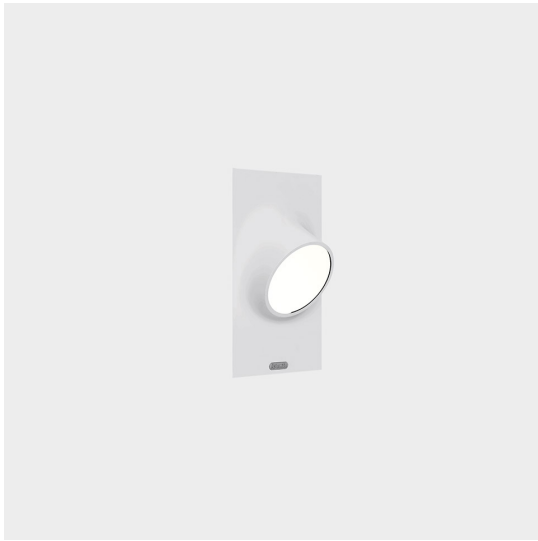

Ciclope Recessed Anthracite gray

Alessandro Pedretti

IP65   

LUMINAIRE

- Power Supply: **Electronic**
- Watt: **6,5W**
- Voltage: **220-240V**
- Delivered lumens output: **383lm**
- CCT: **3000K**
- Efficiency: **64%**
- Efficacy: **63.79lm/W**
- CRI: **90**

DESCRIPTION

Lighting system with diffuse unilateral or bilateral emission, with high-performance LED light sources. Light emission is obtained by the combination of six monochromatic LED light sources, a reflector and an opaline diffuser. Floor, wall or recessed installation. Available in two finishes: light grey and rust painted.

PRODUCT CODE: T081520

FEATURES

- Article Code: **T081520**
- Colour: **Anthracite gray**
- Installation: **RecessedWall**
- Material: **Composite technopolymer, polycarbonate, steel, aluminum**
- Series: **Architectural Outdoor**
- Environment: **Outdoor**
- Area contract: **null, Outdoor, Residential**
- Emission: **Direct**
- design by: **Alessandro Pedretti**

DIMENSIONS

- Length: **cm 17**
- Width: **cm 19**
- Height: **cm 27**

SOURCES INCLUDED

- Category: **Led**
- Number: **1**
- Watt: **6,5W**
- Color temperature (K): **3000K**
- CRI: **80**

Accessories

NO
IMAGE
AVAILABLE