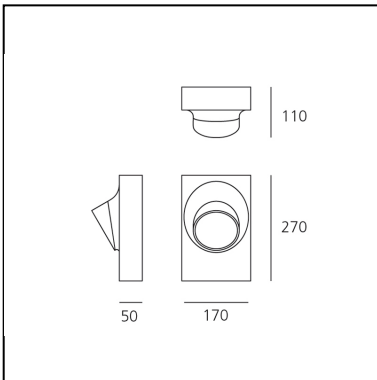

Ciclope Wall Anthracite gray

Alessandro Pedretti

IP65   

LUMINAIRE

- Power Supply: **Electronic**
- Watt: **6,5W**
- Voltage: **220-240V**
- Delivered lumens output: **383lm**
- CCT: **3000K**
- Efficiency: **64%**
- Efficacy: **63.79lm/W**
- CRI: **90**

PRODUCT CODE: T081220

FEATURES

- Article Code: **T081220**
- Colour: **Anthracite gray**
- Installation: **Wall**
- Material: **Composite technopolymer, polycarbonate, steel, aluminum**
- Series: **Architectural Outdoor**
- Environment: **Outdoor**
- Area contract: **null, Outdoor, Residential**
- Emission: **Direct**
- design by: **Alessandro Pedretti**

DIMENSIONS

- Length: **cm 17**
- Width: **cm 11**
- Height: **cm 27**

SOURCES INCLUDED

- Category: **Led**
- Number: **1**
- Watt: **6,5W**
- Color temperature (K): **3000K**
- CRI: **80**