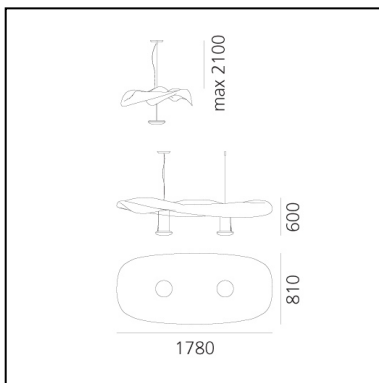

Cosmic Angel Suspension

Ross Lovegrove

IP20     Dimmerable: 

LUMINAIRE

- Watt: **800W**
- Voltage: **220V-240V**
- Delivered lumens output: **18000lm**
- CCT: **2950K**

DESCRIPTION

"My concept way to freeze a moment that seemed to be created by air rolling over a thin sheet, achieving a very natural flow and rhythm in the lightweight sculptural skin. Ultimately it appears to be suspended in anti gravity on a cushion of air...like the cosmos in the complex forms and geometries that seem to defy explanation and create a sense of infinity." Materials: body lamp-reflector made of thermoplastic material; die-cast aluminium lighting units.

PRODUCT CODE: 1513010A

FEATURES

- Article Code: **1513010A**
- Colour: **Polished chrome**
- Installation: **Suspension**
- Material: **ABS, aluminium**
- Series: **Design Collection, Hydro**
- Environment: **Indoor**
- Emission: **Indirect**
- design by: **Ross Lovegrove**

DIMENSIONS

- Length: **cm 178**
- Width: **cm 80**
- Height: **cm 41**
- Max Height from ceiling: **cm 200**

NOT INCLUDED SOURCES

- Category: **HALO**
- Number: **2**
- Lbs: **Qt-de12**
- Watt: **400W**
- Socket: **R7s**
- Color Rendering: **1a**
- Color temperature (K): **2950K**

ALTERNATIVE SOURCES

- Category: **LED RETROFIT**
- Number: **2**
- Watt: **11w**
- Delivered lumens output: **1110lm**
- Socket: **R7s**