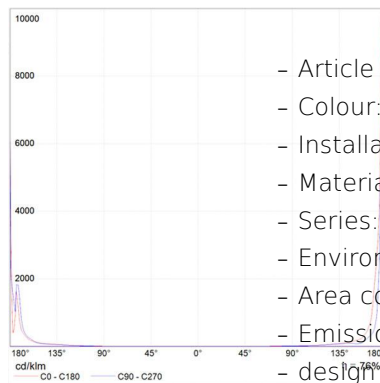

Cosmic Leaf Floor

Ross Lovegrove

IP20    

DESCRIPTION

"It appears as a digital leaf from another World , embedded with scales like a reptile or an insect which gather light and shadow on its body to seduce a mate." Available with halogen or metal halide source. Materials: chromed steel structure; body lamp-diffuser in transparent methacrylate with texture; painted metal lighting unit.

PRODUCT CODE: 1504010A

- Article Code: **1504010A**
- Colour: **Transparent**
- Installation: **Floor**
- Material: **Methacrylate, steel**
- Series: **Design Collection**
- Environment: **Indoor**
- Area contract: **Residential**
- Emission: **Diffused**
- design by: **Ross Lovegrove**

LUMINAIRE

- Watt: **100W**
- Voltage: **220V-240V**
- Delivered lumens output: **709lm**
- CCT: **3000K**
- Efficiency: **73%**
- Efficacy: **7.09lm/W**
- CRI: **0**

DIMENSIONS

- Width: **cm 38**
- Height: **cm 192**
- Base Diameter: **cm 22**