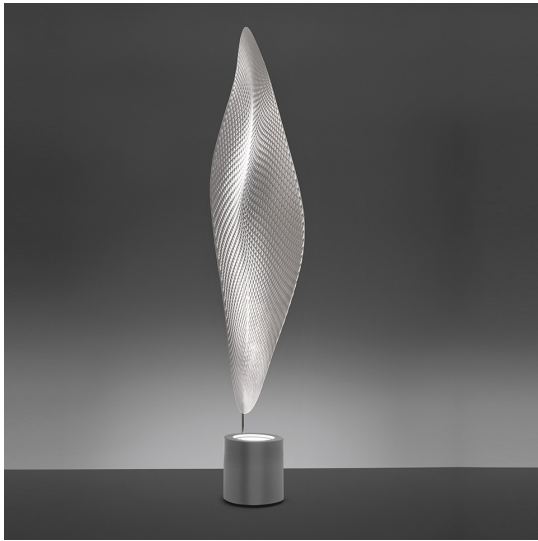

Cosmic Leaf Floor

Ross Lovegrove

IP20    

DESCRIPTION

"It appears as a digital leaf from another World , embedded with scales like a reptile or an insect which gather light and shadow on its body to seduce a mate." Available with halogen or metal halide source. Materials: chromed steel structure; body lamp-diffuser in transparent methacrylate with texture; painted metal lighting unit.

PRODUCT CODE: 1504010A

- Article Code: **1504010A**
- Colour: **Transparent**
- Installation: **Floor**
- Material: **Methacrylate, steel**
- Series: **Design Collection**
- Environment: **Indoor**
- Area contract: **Residential**
- Emission: **Diffused**
- design by: **Ross Lovegrove**

LUMINAIRE

- Watt: **100W**
- Voltage: **220V-240V**
- Delivered lumens output: **709lm**
- CCT: **3000K**
- Efficiency: **73%**
- Efficacy: **7.09lm/W**
- CRI: **0**

DIMENSIONS

- Width: **cm 38**
- Height: **cm 192**
- Base Diameter: **cm 22**