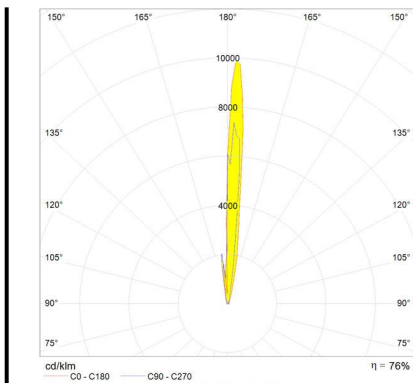

Cosmic Leaf Floor

Ross Lovegrove

IP20    

DESCRIPTION

"It appears as a digital leaf from another World , embedded with scales like a reptile or an insect which gather light and shadow on its body to seduce a mate." Available with halogen or metal halide source. Materials: chromed steel structure; body lamp-diffuser in transparent methacrylate with texture; painted metal lighting unit.

PRODUCT CODE: 1504010A

- Article Code: **1504010A**
- Colour: **Transparent**
- Installation: **Floor**
- Material: **Methacrylate, steel**
- Series: **Design Collection**
- Environment: **Indoor**
- Area contract: **Residential**
- Emission: **Diffused**
- design by: **Ross Lovegrove**

LUMINAIRE

- Watt: **100W**
- Voltage: **220V-240V**
- Delivered lumens output: **709lm**
- CCT: **3000K**
- Efficiency: **73%**
- Efficacy: **7.09lm/W**
- CRI: **0**

DIMENSIONS

- Width: **cm 38**
- Height: **cm 192**
- Base Diameter: **cm 22**

- Category: **LED RETROFIT**
- Number: **1**
- Watt: **8,5W**
- Socket: **G53**