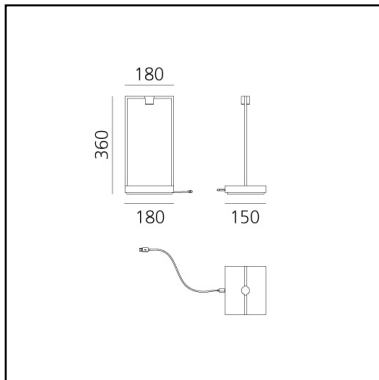

Curiosity 36 - Focus - Black/Brown

Daide Oppizzi

IP20  

LUMINAIRE

- Watt: **1,7W**
- Lichtstrom (lm): **148lm**
- CCT: **3000K**
- Efficiency: **68%**
- Efficacy: **147.59lm/W**
- CRI: **90**
- Dimmer Typology: **Push button Dimmer**

its base. Neutral and essential in its light structure, it becomes functional by enhancing the content.

It is a frame for displaying objects, with its base providing the element that accommodates whatever items you wish to display, illuminated by the small spotlight on the top.

DIMENSION

- Länge: **cm 18**
- Breite: **cm 15**
- Höhe: **cm 36**