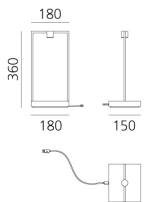

LUMINAIRE

- Watt: **1,7W**
- Delivered lumens output: **360lm**
- CCT: **3000K**
- CRI: **90**
- Dimmer Typology: **Push button Dimmer**

Notes

Battery life:
Dimmer step 1: 8h
Dimmer step 2: 11h
Dimmer step 3: 26h
3 hrs fast charge

DESCRIPTION

Curiosity is the new portable lamp that through its shape reveals its vocation for exposition but at the same time for relations. It showcases the spaces where people are or the objects that it can hold inside of it.

Neutral and essential in its graceful structure, it becomes functional enhancing the content. It is available in two sizes, to better adapt to host different objects.

It is a frame for displaying objects. Its base becomes the element that supports what you want to show illuminated by the small spotlight at its top.

It is a controlled light, which with the addition of a white glass sphere with amber light recreates a warm and cosy atmosphere around which to cultivate relationships and feel good.

Curiosity brings its space of light everywhere, and thanks to its long autonomy (up to 26 hours away from the net) it allows you to reinvent everyday light contexts.

It designs individual freedom by adapting to the domestic space, but above all it opens up new scenarios in public places.

Being able to build exible and mobile displays, it is also a perfect tool for retail spaces, for exhibitions, or for restaurants, where it creates an intimate and elegant atmosphere able to follow the changing organization of the spaces.

"We all have that one object that tells the story of a lifetime, of a journey, or a collection of objects that we would like to underline with light. Curiosity - inspired by the universe of the "cabinet of curiosity" - was born from the desire to offer a small exhibition to all those who wish to showcase an object under its light. By nature, it is intended for any sector, both private and professional: museums, display of private collections or of objects on a restaurant table. Everyone is free to imagine its own presentation on the lamp stage.

But there is more to this: Curiosity is decorative and versatile. With its small removable diffuser, it can become an EXPO or a DECO lamp. Thanks to its battery, it is also nomadic and easy to move: it will find its place in all the interior design scenarios. Who said that curiosity was a bad defect?"

Davide Oppizzi

PRODUCT CODE: 0174120A

FEATURES

- Article Code: **0174120A**
- Colour: **White**
- Installation: **Table**
- Material: **Aluminium**
- Series: **Design Collection**
- design by: **Davide Oppizzi**

DIMENSIONS

- Length: **cm 18**
- Width: **cm 15**
- Height: **cm 36**