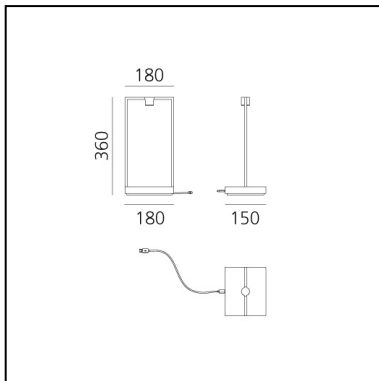

Curiosity 36 Plug with Wireless Charger - White

Daide Oppizzi

IP20  

LUMINAIRE

- Delivered lumens output: **163lm**
- CCT: **3000K**
- CRI: **90**
- Dimmer Typology: **Push button Dimmer**

DESCRIPTION

* The product is not yet available.

PRODUCT CODE: NEW

FEATURES

- Article Code: - - -
- Colour: **White**
- Installation: **Table**
- Material: **Aluminium**
- Series: **Design Collection**
- design by: **Daide Oppizzi**

DIMENSIONS

- Length: **cm 18**
- Width: **cm 15**
- Height: **cm 36**