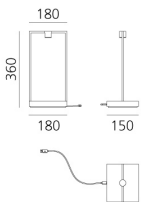

Curiosity 36 - White

Davide Oppizzi

IP20 

LUMINAIRE

- Watt: **1,7W**
- Delivered lumens output: **360lm**
- CCT: **3000K**
- CRI: **90**
- Dimmer Typology: **Push button Dimmer**

Notes

Battery life:
Dimmer step 1: 8h
Dimmer step 2: 11h
Dimmer step 3: 26h
3 hrs fast charge

Neutral and essential in its graceful structure, it becomes functional enhancing the content. It is available in two sizes, to better adapt to host different objects.

It is a frame for displaying objects. Its base becomes the element that supports what you want to show illuminated by the small spotlight at its top.

DIMENSIONS

- Length: **cm 18**
- Width: **cm 15**
- Height: **cm 36**