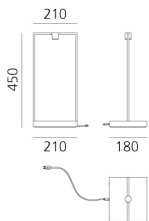

LUMINAIRE

- Watt: **3,6W**
- Delivered lumens output: **430lm**
- CCT: **3000K**
- CRI: **90**
- Dimmer Typology: **Push button Dimmer**

Notes

Battery life:
Dimmer step 1: 8h
Dimmer step 2: 11h
Dimmer step 3: 26h
3 hrs fast charge

DESCRIPTION

Curiosity is the new portable lamp that through its shape reveals its vocation for exposition but at the same time for relations. It showcases the spaces where people are or the objects that it can hold inside of it.

Neutral and essential in its graceful structure, it becomes functional enhancing the content. It is available in two sizes, to better adapt to host different objects.

It is a frame for displaying objects. Its base becomes the element that supports what you want to show illuminated by the small spotlight at its top.

It is a controlled light, which with the addition of a white glass sphere with amber light recreates a warm and cosy atmosphere around which to cultivate relationships and feel good.

Curiosity brings its space of light everywhere, and thanks to its long autonomy (up to 26 hours away from the net) it allows you to reinvent everyday light contexts.

It designs individual freedom by adapting to the domestic space, but above all it opens up new scenarios in public places.

Being able to build exible and mobile displays, it is also a perfect tool for retail spaces, for exhibitions, or for restaurants, where it creates an intimate and elegant atmosphere able to follow the changing organization of the spaces.

"We all have that one object that tells the story of a lifetime, of a journey, or a collection of objects that we would like to underline with light. Curiosity - inspired by the universe of the "cabinet of curiosity" - was born from the desire to offer a small exhibition to all those who wish to showcase an object under its light. By nature, it is intended for any sector, both private and professional: museums, display of private collections or of objects on a restaurant table. Everyone is free to imagine its own presentation on the lamp stage.

But there is more to this: Curiosity is decorative and versatile. With its small removable diffuser, it can become an EXPO or a DECO lamp. Thanks to its battery, it is also nomadic and easy to move: it will find its place in all the interior design scenarios. Who said that curiosity was a bad defect?"

Daide Oppizzi

PRODUCT CODE: 0176010A

FEATURES

- Article Code: **0176010A**
- Colour: **Black/Brown**
- Installation: **Table**
- Material: **Aluminium**
- Series: **Design Collection**
- design by: **Daide Oppizzi**

DIMENSIONS

- Length: **cm 21**
- Width: **cm 21**
- Height: **cm 45**