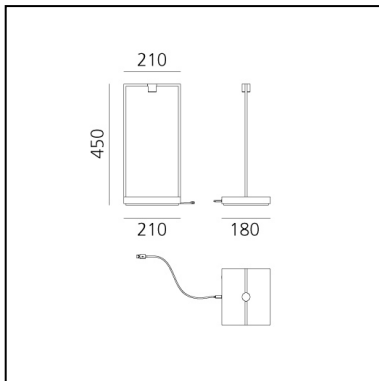

Curiosity 45 Plug with Wireless Charger - White

Daide Oppizzi

IP20  

LUMINAIRE

- Delivered lumens output: **234lm**
- CCT: **3000K**
- CRI: **90**
- Dimmer Typology: **Push button Dimmer**

DESCRIPTION

* The product is not yet available.

PRODUCT CODE: NEW

FEATURES

- Article Code: - - -
- Colour: **White**
- Installation: **Table**
- Material: **Aluminium**
- Series: **Design Collection**
- design by: **Daide Oppizzi**

DIMENSIONS

- Length: **cm 21**
- Width: **cm 21**
- Height: **cm 45**