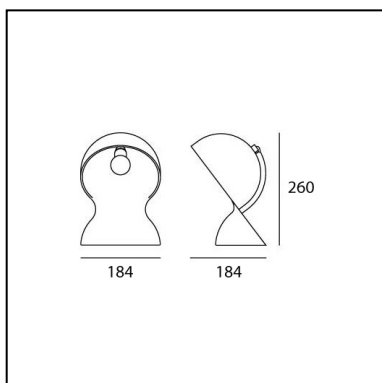

Dalù Black

Vico Magistretti

IP20    

LUMINAIRE

- Watt: **6W**
- Voltage: **220V-240V**
- Delivered lumens output: **345lm**

Notes

Minimum 4 pieces per package.

DESCRIPTION

PRODUCT CODE: 1466030A

FEATURES

- Article Code: **1466030A**
- Colour: **Black**
- Installation: **Table**
- Material: **polycarbonate**
- Series: **Design Collection**
- Environment: **Indoor**
- Area contract: **Residential**
- Emission: **Direct**
- design by: **Vico Magistretti**

DIMENSIONS

- Length: **cm 18.4**
- Width: **cm 18.4**
- Height: **cm 26**
- Impact Resistance: **N.D.**
- Glow Wire Test: **N.D.°**

SOURCES NOT INCLUDED

- Category: **LED RETROFIT**
- Number: **1**
- Watt: **6W**
- Socket: **E14**