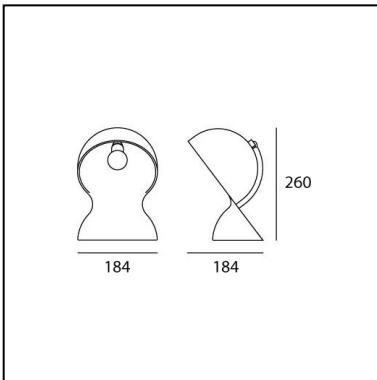

Dalù Orange

Vico Magistretti

IP20     

LUMINAIRE

- Watt: **6W**
- Voltage: **220V-240V**
- Delivered lumens output: **345lm**

Notes

Minimum 4 pieces per package.

DESCRIPTION

PRODUCT CODE: 1466070A

FEATURES

- Article Code: **1466070A**
- Colour: **Orange**
- Installation: **Table**
- Material: **Polycarbonate**
- Series: **Design Collection**
- Environment: **Indoor**
- Area contract: **Residential**
- Emission: **Direct**
- design by: **Vico Magistretti**

DIMENSIONS

- Length: **cm 18.4**
- Width: **cm 18.4**
- Height: **cm 26**
- Impact Resistance: **N.D.**
- Glow Wire Test: **N.D.°**

SOURCES NOT INCLUDED

- Category: **LED RETROFIT**
- Number: **1**
- Watt: **6W**
- Socket: **E14**