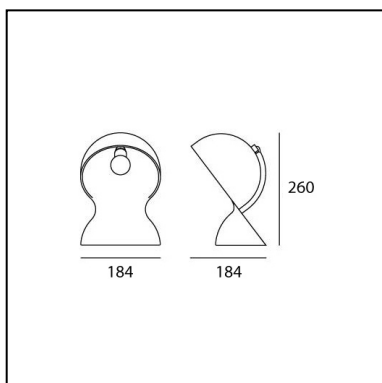

Dalù White

Vico Magistretti

IP20   EAC  

LUMINAIRE

- Watt: **6W**
- Voltage: **220V-240V**
- Delivered lumens output: **345lm**

Notes

Minimum 4 pieces per package.

DESCRIPTION

PRODUCT CODE: 1466000A

FEATURES

- Article Code: **1466000A**
- Colour: **White**
- Installation: **Table**
- Material: **Polycarbonate**
- Series: **Design Collection**
- Environment: **Indoor**
- Area contract: **Residential**
- Emission: **Direct**
- design by: **Vico Magistretti**

DIMENSIONS

- Length: **cm 18.4**
- Width: **cm 18.4**
- Height: **cm 26**
- Impact Resistance: **N.D.**
- Glow Wire Test: **N.D.°**

SOURCES NOT INCLUDED

- Category: **LED RETROFIT**
- Number: **1**
- Watt: **6W**
- Socket: **E14**