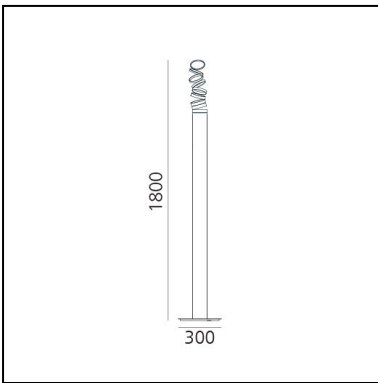

Decomposé Light Floor - Fumé

Atelier Oi

LUMINAIRE

- Watt: **45W**
- Delivered lumen output: **3564lm**
- CCT: **3000K**
- CRI: **90**

DESCRIPTION

Featuring a deconstructed base profile, the light projected through the balanced rings designs subtle shadows while defining a perfect quality of light in space.

FEATURES

- Product Code: **DOI4600D80**
- Colour: **Fumé**
- Installation: **Floor**
- Material: **Aluminium**
- Series: **Design Collection**
- Environment: **Indoor**
- design by: **Atelier Oi**

DIMENSIONS

- Height: **1800 mm**
- Base Length: **300 mm**
- Base Width: **300 mm**

SOURCES INCLUDED

- Category: **Led**
- Number: **1**
- Watt: **45W**
- Color temperature (K): **3000K**
- CRI: **90**