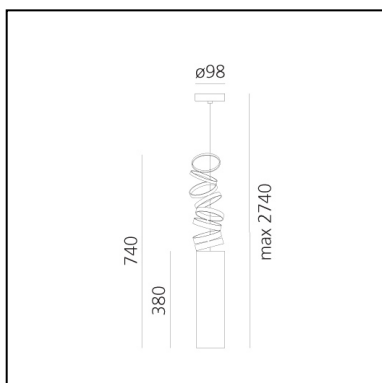

Decomposé Light Suspension - Orange

Atelier Oi

DESCRIPTION

Featuring a deconstructed base profile, the light projected through the balanced rings designs subtle shadows while defining a perfect quality of light in space.

FEATURES

- Product Code: **DOI4600A03**
- Colour: **Orange**
- Installation: **Suspension**
- Material: **Aluminium**
- Series: **Design Collection**
- design by: **Atelier Oi**

DIMENSIONS

- Height: **380 mm**
- Base Diameter: **98 mm**
- Max Height from ceiling: **200 mm**
- Max Extension Height: **740 mm**

SOURCES NOT INCLUDED

- Category: **LED RETROFIT**
- Number: **2**
- Socket: **E27**

LUMINAIRE

- Watt: **16W**
- Delivered lumen output: **1662lm**
- CCT: **2700K**
- Efficiency: **79%**
- Efficacy: **110.77lm/W**
- CRI: **90**