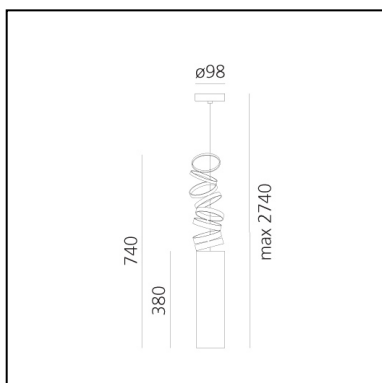

Decomposé Light Suspension - Red

Atelier Oï

DESCRIPTION

Featuring a deconstructed base profile, the light projected through the balanced rings designs subtle shadows while defining a perfect quality of light in space.

FEATURES

- Product Code: **DOI4600A16**
- Colour: **Red**
- Installation: **Suspension**
- Material: **Aluminium**
- Series: **Design Collection**
- design by: **Atelier Oï**

DIMENSIONS

- Height: **380 mm**
- Base Diameter: **98 mm**
- Max Height from ceiling: **200 mm**
- Max Extension Height: **740 mm**

SOURCES NOT INCLUDED

- Category: **LED RETROFIT**
- Number: **2**
- Socket: **E27**

LUMINAIRE

- Watt: **16W**
- Delivered lumen output: **1662lm**
- CCT: **2700K**
- Efficiency: **79%**
- Efficacy: **110.77lm/W**
- CRI: **90**