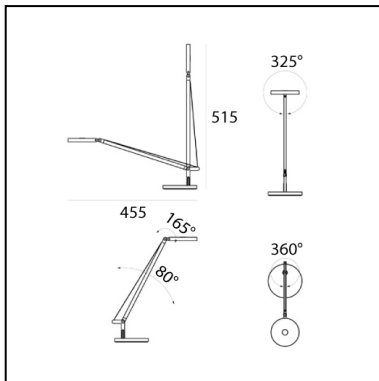

Demetra Micro Table - 2700K - Anthracite Grey

Naoto Fukasawa

IP20    Dimmerable: 

LUMINAIRE

- Watt: **6W**
- Voltage: **100-240V**
- Delivered lumens output: **241lm**
- CCT: **2700K**
- Efficiency: **49%**
- Efficacy: **40.17lm/W**
- CRI: **90**
- Dimmer Typology: **Microswitch Dimmer**

DESCRIPTION

Demetra micro, in the table and wall version with arm, offers the same freedom of the traditional version, i.e. utmost flexibility in directing light across space. While its power and flow are just slightly reduced compared to the classical version, it has all the same pluses in terms of operation and lighting performance. warm light tone very high Cri 90 light quality maximum performance Dimmable with microswitch located on the appliance's head, it emits warm light with a very high colour yield (Cri 90) Its dimension is therefore minimized to fit into the smallest spaces and to expand the range of potential applications of the entire Demetra family, ideal for work and hospitality locations, as well as for home use.

PRODUCT CODE: 1747W10A

FEATURES

- Article Code: **1747W10A**
- Colour: **Anthracite grey**
- Installation: **Table**
- Material: **aluminium, technopolymer, zamak**
- Series: **Design Collection**
- Environment: **Indoor**
- Emission: **Direct**
- design by: **Naoto Fukasawa**

DIMENSIONS

- Length: **cm 13**
- Width: **cm 12**
- Height: **cm 14**
- Diameter: **cm 10**
- Base Diameter: **cm 12**
- Max Extension Height: **cm 51**
- Max Extension Length: **cm 48**
- Glow Wire Test: **750°**