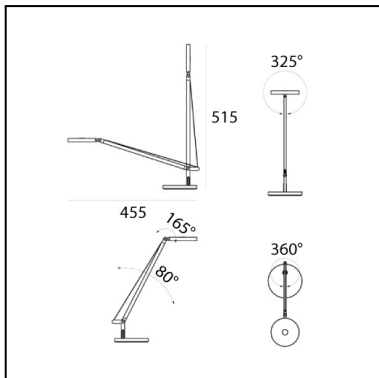

Demetra Micro Table - 3000K - Anthracite Grey

Naoto Fukasawa

IP20    Dimmerable: 

LUMINAIRE

- Watt: **6W**
- Voltage: **100-240V**
- Delivered lumens output: **257lm**
- CCT: **3000K**
- Efficiency: **49%**
- Efficacy: **42.82lm/W**
- CRI: **90**
- Dimmer Typology: **Microswitch Dimmer**

DESCRIPTION

Demetra micro, in the table and wall version with arm, offers the same freedom of the traditional version, i.e. utmost flexibility in directing light across space. While its power and flow are just slightly reduced compared to the classical version, it has all the same pluses in terms of operation and lighting performance. warm light tone very high Cri 90 light quality maximum performance Dimmable with microswitch located on the appliance's head, it emits warm light with a very high colour yield (Cri 90) Its dimension is therefore minimized to fit into the smallest spaces and to expand the range of potential applications of the entire Demetra family, ideal for work and hospitality locations, as well as for home use.

PRODUCT CODE: 1747010A

FEATURES

- Article Code: **1747010A**
- Colour: **Anthracite grey**
- Installation: **Table**
- Material: **aluminium, technopolymer, zamak**
- Series: **Design Collection**
- Environment: **Indoor**
- Emission: **Direct**
- design by: **Naoto Fukasawa**

DIMENSIONS

- Length: **cm 13**
- Width: **cm 12**
- Height: **cm 14**
- Diameter: **cm 10**
- Base Diameter: **cm 12**
- Max Extension Height: **cm 51**
- Max Extension Length: **cm 48**
- Glow Wire Test: **750°**