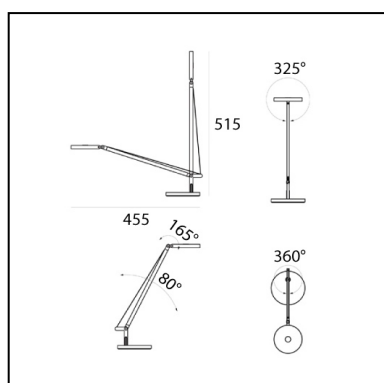

LUMINAIRE

- Watt: **6W**
- Voltage: **100-240V**
- Delivered lumens output: **257lm**
- CCT: **3000K**
- Efficiency: **49%**
- Efficacy: **42.82lm/W**
- CRI: **90**
- Dimmer Typology: **Microswitch Dimmer**

DESCRIPTION

Demetra micro, in the table and wall version with arm, offers the same freedom of the traditional version, i.e. utmost flexibility in directing light across space. While its power and flow are just slightly reduced compared to the classical version, it has all the same pluses in terms of operation and lighting performance. warm light tone very high Cri 90 light quality maximum performance Dimmable with microswitch located on the appliance's head, it emits warm light with a very high colour yield (Cri 90) Its dimension is therefore minimized to fit into the smallest spaces and to expand the range of potential applications of the entire Demetra family, ideal for work and hospitality locations, as well as for home use.

PRODUCT CODE: 1747050A

FEATURES

- Article Code: **1747050A**
- Colour: **Opaque Black**
- Installation: **Table**
- Material: **aluminium, technopolymer, zamak**
- Series: **Design Collection**
- Environment: **Indoor**
- Emission: **Direct**
- design by: **Naoto Fukasawa**

DIMENSIONS

- Length: **cm 13**
- Width: **cm 12**
- Height: **cm 14**
- Diameter: **cm 10**
- Base Diameter: **cm 12**
- Max Extension Height: **cm 51**
- Max Extension Length: **cm 48**
- Glow Wire Test: **750°**

SOURCES INCLUDED