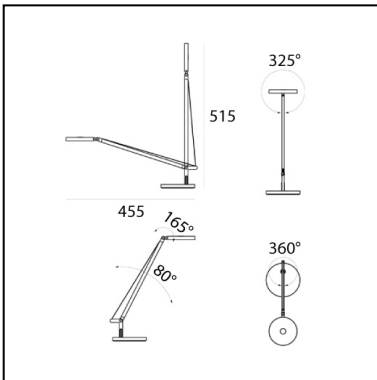

LUMINAIRE

- Watt: **6W**
- Voltage: **100-240V**
- Delivered lumens output: **257lm**
- CCT: **3000K**
- Efficiency: **49%**
- Efficacy: **42.82lm/W**
- CRI: **90**
- Dimmer Typology: **Microswitch Dimmer**

DESCRIPTION

Demetra micro, in the table and wall version with arm, offers the same freedom of the traditional version, i.e. utmost flexibility in directing light across space. While its power and flow are just slightly reduced compared to the classical version, it has all the same pluses in terms of operation and lighting performance: warm light tone very high CRI 90 light quality maximum performance Dimmable with microswitch located on the appliance's head, it emits warm light with a very high colour yield (CRI 90) Its dimension is therefore minimized to fit into the smallest spaces and to expand the range of potential applications of the entire Demetra family, ideal for work and hospitality locations, as well as for home use.

PRODUCT CODE: 1747020A

FEATURES

- Article Code: **1747020A**
- Colour: **White**
- Installation: **Table**
- Material: **aluminium, technopolymer, zamak**
- Series: **Design Collection**
- Environment: **Indoor**
- Emission: **Direct**
- design by: **Naoto Fukasawa**

DIMENSIONS

- Length: **cm 13**
- Width: **cm 12**
- Height: **cm 14**
- Diameter: **cm 10**
- Base Diameter: **cm 12**
- Max Extension Height: **cm 51**
- Max Extension Length: **cm 48**
- Glow Wire Test: **750°**

SOURCES INCLUDED

- Category: **Led**
- Number: **1**
- Watt: **6W**
- Delivered lumens output: **780lm**
- Color temperature (K): **3000K**
- CRI: **90**
- Color Tolerance: **MacAdam 2SDCM**