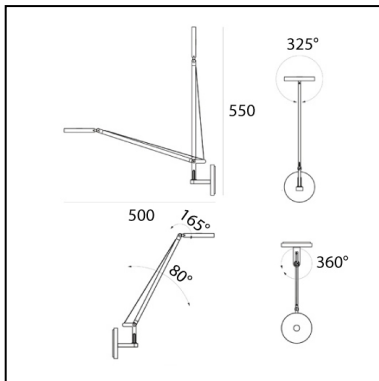

Demetra Micro Wall - 3000K - Anthracite Grey

Naoto Fukasawa

IP20  

LUMINAIRE

- Watt: **6W**
- Voltage: **100-240V**
- Delivered lumen output: **257lm**
- CCT: **3000K**
- Efficiency: **49%**
- Efficacy: **42.82lm/W**
- CRI: **90**
- Dimmer Typology: **Microswitch Dimmer**

FEATURES

- Product Code: **1748010A**
- Colour: **Grey anthracite**
- Installation: **Wall**
- Material: **Aluminium, technopolymer**
- Series: **Design Collection**
- Environment: **Indoor**
- Emission: **Direct and adjustable light**
- design by: **Naoto Fukasawa**

DIMENSIONS

- Length: **80 mm**
- Width: **100 mm**
- Height: **180 mm**
- Diameter: **110 mm**
- Base Diameter: **110 mm**
- Max Extension Height: **550 mm**
- Max Extension Length: **510 mm**
- Glow Wire Test: **750°**