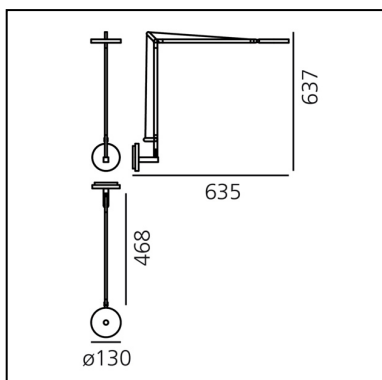

LUMINAIRE

- Watt: **12W**
- Delivered lumens output: **960lm**
- CCT: **3000K**
- Efficiency: **84%**
- Efficacy: **80.00lm/W**
- CRI: **90**
- Dimmer Typology: **Microswitch Dimmer**

Notes

Microswitch dimmer.
Code related only to the body lamp, to be completed with the base/support.

DESCRIPTION

The Demetra family is expanded with two new versions to meet varying usage requirements: Demetra Micro and Demetra Professional. While flow emission varies in Demetra Professional, its size is identical to the classical version. It was designed to address the need for a task light with greater flows allowing to obtain high illuminance on the working top. With the advanced LED technology and the adoption of smart elementary solutions, maximum performance is ensured in a minimal product. Its look is the typical essential and linear one of Demetra, but its head is a more complex optical device, designed for more powerful LEDs also through painstaking study of thermal science. The aluminium bottom of the head's body works as a heatsink by taking shape and folding inside the head to accommodate the LED, however without contact and therefore without creating a heat bridge with the top. This allows maximum dissipation, and therefore the use of a high-power COB LED, without affecting its functionality deriving from operation and from direct user relation with the lamp. The top of its head can be safely touched without contact with high temperatures. Emission is controlled by a reflector that slightly protrudes from the head's profile and designs perfect illuminance on the top to create a work station with a high colour yield (Cri 90). The Demetra family becomes more complete to satisfy all the needs of different application fields with flexible and comprehensive solutions, as well as with specific and dedicated ones.

PRODUCT CODE: 1739050A

FEATURES

- Article Code: **1739050A**
- Colour: **Opaque Black**
- Installation: **Wall**
- Material: **Aluminium, technopolymer**
- Series: **Design Collection**
- Environment: **Indoor**
- Emission: **Direct**
- design by: **Naoto Fukasawa**

DIMENSIONS

- Width: **cm 63.5**
- Height: **cm 63.7**
- Base Diameter: **cm 13**
- Glow Wire Test: **750°**

SOURCES INCLUDED