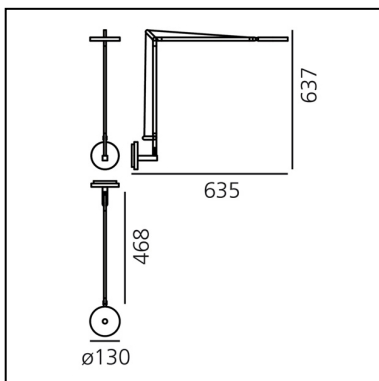

LUMINAIRE

- Watt: **12W**
- Delivered lumens output: **960lm**
- CCT: **3000K**
- Efficiency: **84%**
- Efficacy: **80.00lm/W**
- CRI: **90**
- Dimmer Typology: **Microswitch Dimmer**

Notes

Microswitch dimmer.
Code related only to the body lamp, to be completed with the base/support.

DESCRIPTION

The Demetra family is expanded with two new versions to meet varying usage requirements: Demetra Micro and Demetra Professional. While flow emission varies in Demetra Professional, its size is identical to the classical version. It was designed to address the need for a task light with greater flows allowing to obtain high illuminance on the working top. With the advanced LED technology and the adoption of smart elementary solutions, maximum performance is ensured in a minimal product. Its look is the typical essential and linear one of Demetra, but its head is a more complex optical device, designed for more powerful LEDs also through painstaking study of thermal science. The aluminium bottom of the head's body works as a heatsink by taking shape and folding inside the head to accommodate the LED, however without contact and therefore without creating a heat bridge with the top. This allows maximum dissipation, and therefore the use of a high-power COB LED, without affecting its functionality deriving from operation and from direct user relation with the lamp. The top of its head can be safely touched without contact with high temperatures. Emission is controlled by a reflector that slightly protrudes from the head's profile and designs perfect illuminance on the top to create a work station with a high colour yield (Cri 90). The Demetra family becomes more complete to satisfy all the needs of different application fields with flexible and comprehensive solutions, as well as with specific and dedicated ones. Demetra MD: this table model features a Motion Detector option detecting moving objects and people and turning the light on or off accordingly.

PRODUCT CODE: 1740010A

FEATURES

- Article Code: **1740010A**
- Colour: **Grey anthracite**
- Installation: **Wall**
- Material: **Aluminium, technopolymer**
- Series: **Design Collection**
- Environment: **Indoor**
- Emission: **Direct**
- design by: **Naoto Fukasawa**

DIMENSIONS

- Width: **cm 63.5**
- Height: **cm 63.7**
- Base Diameter: **cm 13**
- Glow Wire Test: **750°**