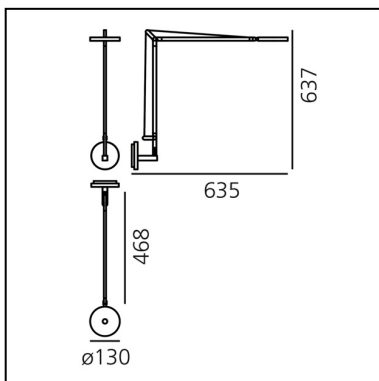

LUMINAIRE

- Watt: **12W**
- Delivered lumens output: **960lm**
- CCT: **3000K**
- Efficiency: **84%**
- Efficacy: **80.00lm/W**
- CRI: **90**
- Dimmer Typology: **Microswitch Dimmer**

Notes

Microswitch dimmer.
Code related only to the body lamp, to be completed with the base/support.

DESCRIPTION

The Demetra family is expanded with two new versions to meet varying usage requirements: Demetra Micro and Demetra Professional. While flow emission varies in Demetra Professional, its size is identical to the classical version. It was designed to address the need for a task light with greater flows allowing to obtain high illuminance on the working top. With the advanced LED technology and the adoption of smart elementary solutions, maximum performance is ensured in a minimal product. Its look is the typical essential and linear one of Demetra, but its head is a more complex optical device, designed for more powerful LEDs also through painstaking study of thermal science. The aluminium bottom of the head's body works as a heatsink by taking shape and folding inside the head to accommodate the LED, however without contact and therefore without creating a heat bridge with the top. This allows maximum dissipation, and therefore the use of a high-power COB LED, without affecting its functionality deriving from operation and from direct user relation with the lamp. The top of its head can be safely touched without contact with high temperatures. Emission is controlled by a reflector that slightly protrudes from the head's profile and designs perfect illuminance on the top to create a work station with a high colour yield (Cri 90). The Demetra family becomes more complete to satisfy all the needs of different application fields with flexible and comprehensive solutions, as well as with specific and dedicated ones. Demetra MD: this table model features a Motion Detector option detecting moving objects and people and turning the light on or off accordingly.

PRODUCT CODE: 1740050A

FEATURES

- Article Code: **1740050A**
- Colour: **Opaque Black**
- Installation: **Wall**
- Material: **Aluminium, technopolymer**
- Series: **Design Collection**
- Environment: **Indoor**
- Emission: **Direct**
- design by: **Naoto Fukasawa**

DIMENSIONS

- Width: **cm 63.5**
- Height: **cm 63.7**
- Base Diameter: **cm 13**
- Glow Wire Test: **750°**