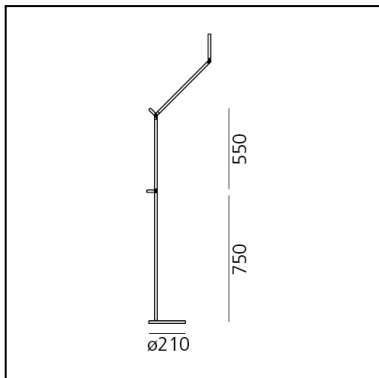

LUMINAIRE

- Watt: **8W**
- Voltage: **100-240V**
- Delivered lumens output: **360lm**
- CCT: **2700K**
- Efficiency: **54%**
- Efficacy: **45.00lm/W**
- CRI: **90**
- Dimmer Typology: **Microswitch Dimmer**

Notes

Microswitch dimmer.
Code related only to the body lamp, to be completed with the base/support.

DESCRIPTION

Materials: painted die-cast aluminium body lamp; arms in painted aluminium; inoxsteel base with painted cover. Demetra MD: this model features a Motion Detector option detecting moving objects and people and turning the light on or off accordingly.

PRODUCT CODE: 1734W20A

FEATURES

- Article Code: **1734W20A**
- Colour: **White**
- Installation: **Floor**
- Material: **Aluminium, technopolymer, steel**
- Series: **Design Collection**
- design by: **Naoto Fukasawa**

DIMENSIONS

- Length: **cm 65**
- Height: **cm 155**
- Diameter: **cm 21**
- Impact Resistance: **N.D.**
- Glow Wire Test: **650°**

SOURCES INCLUDED

- Category: **Led**
- Number: **1**
- Watt: **8W**
- Delivered lumens output: **730lm**
- Color temperature (K): **2700K**
- CRI: **90**
- Color Tolerance: **MacAdam 2SDCM**